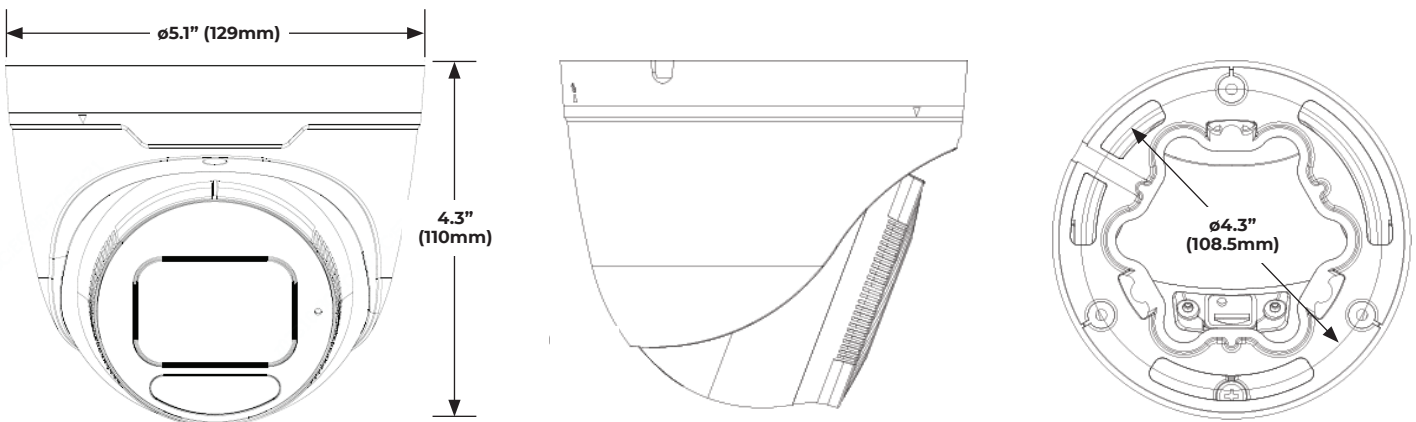

AUDIO	
Audio In/Out	Built-in Mic
Compression	G.711A, G.711U
Suppression	Yes

NETWORK	
Connector	RJ45
Network	10/100Mbps
ONVIF®	Profile S / G / T

HARDWARE	
Housing	Metal
Ingress Protection	IP67
Impact Rating	IK10
Dimensions	Ø5.1" x 4.3" (Φ129 x 110mm)
Weight	1.5lb (0.69kg)
Pan / Tilt / Rotate	<b>Pan:</b> 0° ~ 360° <b>Tilt:</b> 0° ~ 75° <b>Rotate:</b> 3° ~ 360°
Country of Origin	China
NDAA Compliant	Yes

## CAMERA SPECIFICATIONS (CONTINUED)

POWER	
Power Consumption	Max 7W
Power Source	PoE (IEEE 802.3af) / DC 12V±25%

ENVIRONMENTAL	
Operating Environment	-22°F ~ 140°F (-30°C~60°C)
Humidity	≤95% RH

STORAGE	
Onboard Storage	MicroSD card; Up to 512GB
Network	Supported

## DIMENSIONS