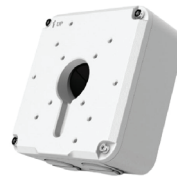

## CONNECTIONS

1	RJ-45	For network and PoE connections
2	Power (12VDC)	Power connection

**ACCESSORIES**

30-Series Junction Box  
**OE-CA30JB-01**

30-Series Wall Mount  
**OE-CA30WM-01**

30-Series Pendant Cap  
**OE-CA30PC-01**

30-Series Wall Mount  
**OE-CA30WM-01**

Indoor/Outdoor 7" Junction Box  
**OE-CA00JB-01**

30-Series Wall Mount  
**OE-CA30WM-01**

Indoor/Outdoor 7" Junction Box  
**OE-CA00JB-01**

Pole Mount Kit  
**OE-CA00PMK-01**