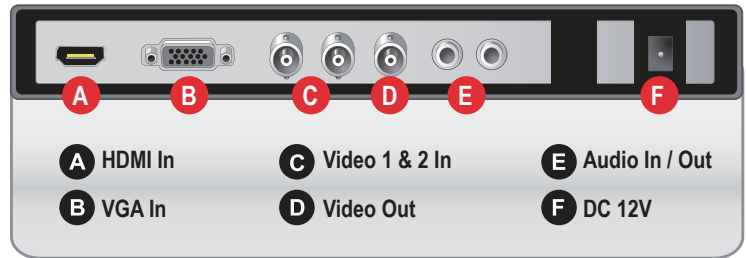

INPUT INTERFACE