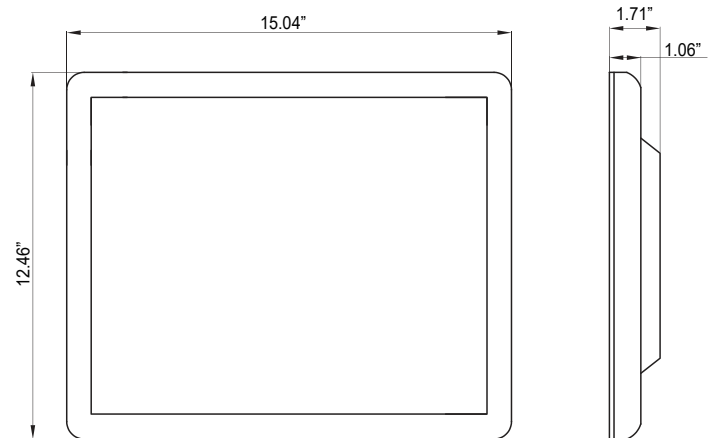

DIMENSIONS