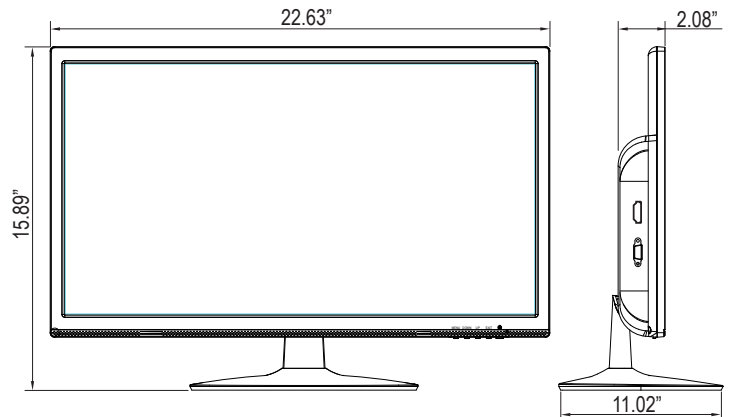

DIMENSIONS