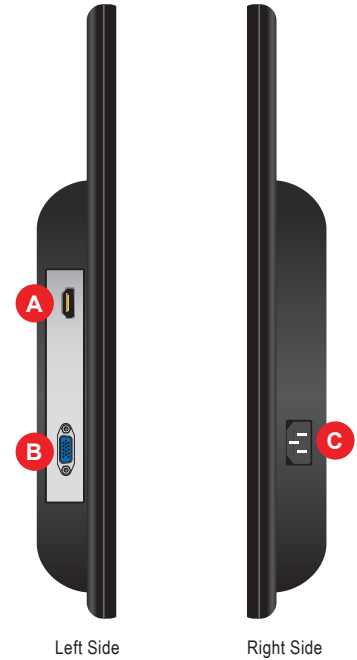

SPECIFICATIONS

248RHB	
Display	
Screen Size	23.8 Inch
Max. Resolution	1920 x 1080 @ 60Hz
Pixel Pitch	0.265 x 0.265mm
Brightness	250cd/m²
Contrast Ratio	5,000,000 : 1 (DCR)
Aspect Ratio	16 : 9
Viewing Angle (H/V)	170° / 170°
Display Color	16.7 Million
Response Time	< 3ms
Video System	NTSC / PAL
Interface	
HDMI Input	1
VGA Input	1
General	
Multi Language	English, French, German, Italian, Korean, Spanish
Outline Dimension (W x H x D)	22.63" x 15.89" x 11.02"
Net Weight	3.7Kg (8.14 lbs)
Material / Color	ABS Plastic / Black
Desk Top Stand	Tilt Back
Consumption: < On	< 25W
	AC100 ~ 240V(50/60Hz)
Operating Temperature	0° ~ 40° C / 32° ~ 104° F
Storage Temperature	-20° ~ 60° C / -4° ~ 140° F
Mounts	
VESA™ Mount Size	100 x 100mm
Wall	WB-5, WB-10, WB-30, WB-31
Ceiling	CMK-01

INPUT INTERFACE

- **A** HDMI Input
- **B** VGA Input (15Pin D-Sub)
- **C** AC Power