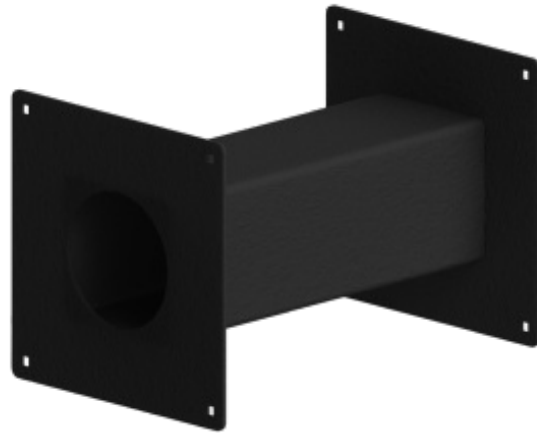

IMAGE NOT AVAILABLE

IMAGE NOT AVAILABLE

*\*additional costs and lead times apply.*

### 12" Extension( 4" Tube Pedestals)

CUSTOM, black powder coated, mounting arm, extends the reach of a card reader, intercom, keypad, etc., 4" square x .120" wall tube, 8" x 8" x .120" face plates (2), carriage bolts & nuts included