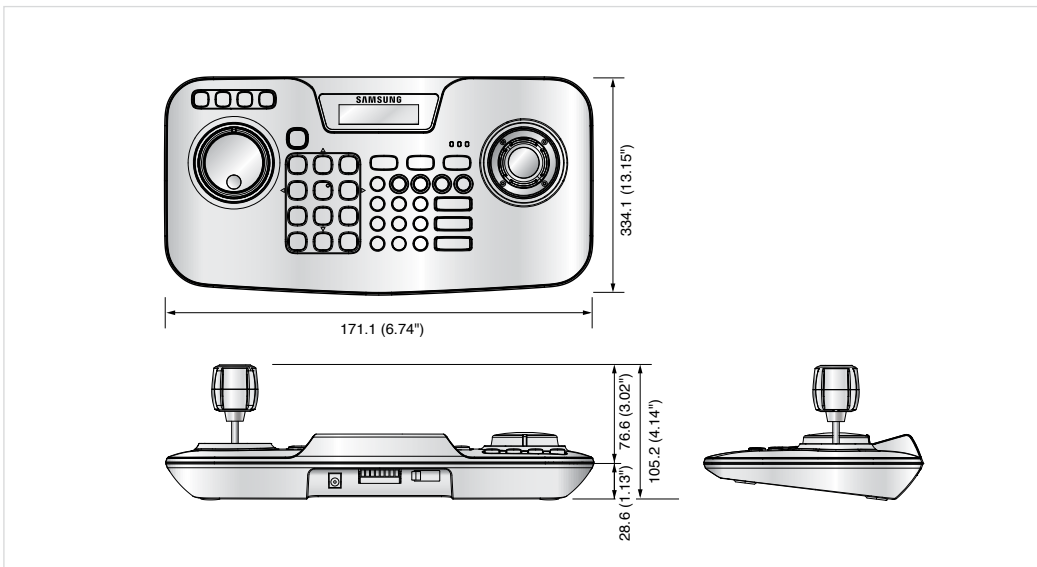

Dimensions

Unit : mm (inch)