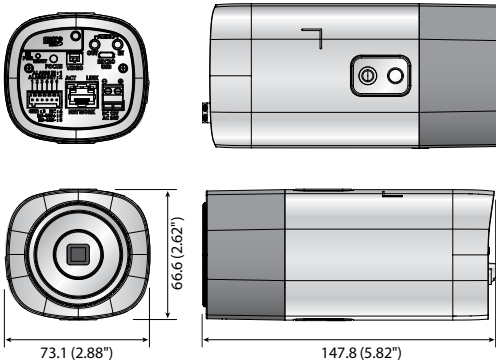

## Key Features

- Max. 5Megapixel (2560 x 1920) resolution
- 0.07Lux@F1.2 (Color), 0.007Lux@F1.2 (B/W)
- Max. 30fps@all resolutions (H.265 / H.264)
- H.265, H.264, MJPEG codec Supported, Multiple streaming
- Day & Night (ICR), WDR (120dB), P-Iris, Defog
- Digital image stabilization with built-in Gyro sensor
- Loitering, Directional detection, Fog Detection, Audio detection, Digital Auto Tracking, Sound classification, Tampering
- Motion detection, Handover
- SD / SDHC / SDXC memory slot (Max. 512GB)
- Hallway View, WiseStreamII Support
- LDC Support (Lens Distortion Correction)
- PoE / 24V AC, 12V DC, Bi-directional audio Support

## Dimensions

Unit : mm (inch)