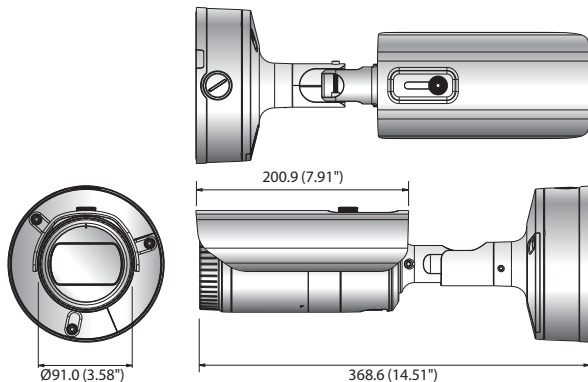

# XNO-6080R

2M Network IR Bullet Camera

## Key Features

- Max. 2megapixel (1920 x 1080) resolution
- 2.8 ~ 12mm (4.3x) motorized varifocal lens
- Max. 60fps@all resolutions (H.265/H.264)
- H.265, H.264, MJPEG codec supported, Multiple streaming
- Day & Night (ICR), WDR (150dB), Defog
- Loitering, Directional detection, Fog detection, Audio detection, Digital auto tracking, Sound classification, Tampering
- Motion detection, Handover
- SD/SDHC/SDXC memory slot (Max. 512GB)
- Hallway view, WiseStream II support
- IR viewable length 50m, IP67/IP66, NEMA 4X, IK10
- LDC support (Lens Distortion Correction)
- PoE / 24V AC, 12V DC, Bi-directional audio support

## Dimensions

Unit : mm (inch)