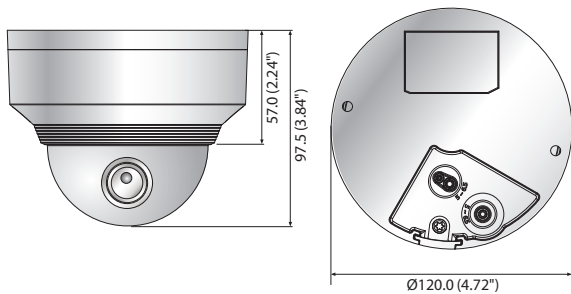

Dimensions

Unit : mm (inch)