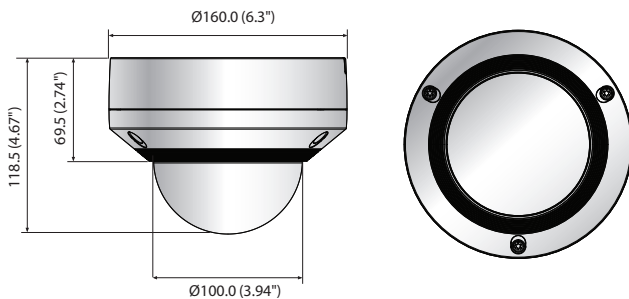

Dimensions

Unit : mm (inch)

XNV-L6080