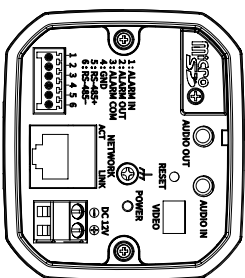

## Key Features

- Max. 2Megapixel (1920 x 1080) resolution
- 4.44 ~ 142.6mm Optical 32x zoom
- Max. 60fps@all resolutions (H.265 / H.264)
- H.265, H.264, MJPEG Codec, Multiple streaming
- Day & Night (ICR), WDR (120dB), Defog
- DIS, Video & Audio Analytics
- PoE, SD/SDHC/SDXC memory slot

3	파생 MODEL2	
2	파생 MODEL1	
1	XNZ-L6320	'19.09.29
No.	MODEL NAME	DATE
Unit : mm [ inch ]		SCALE : 1/1