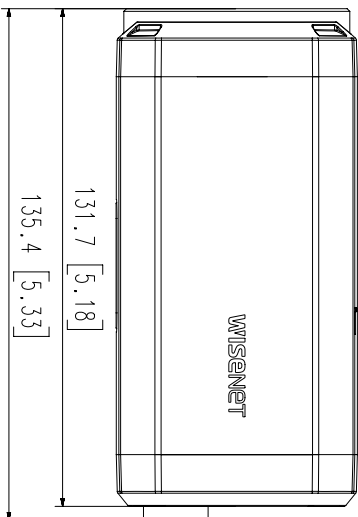

3	파생 MODEL2	
2	파생 MODEL1	
1	XNZ-L6320	'19.09.29
No.	MODEL NAME	DATE
Unit : mm [inch]		SCALE : 1/1