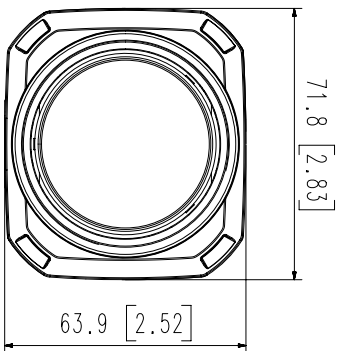

3	파생 MODEL2	
2	파생 MODEL1	
1	XNZ-L6320	'19.09.29
No.	MODEL NAME	DATE
Unit : mm [inch]		SCALE : 1/1