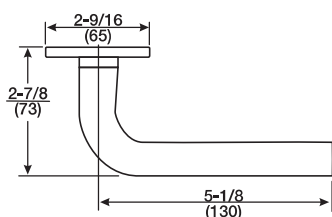

Lever Trim

STANDARD ROSE

Pinehurst - PNR

PN Lever Handle: Cast
 CO Rose**: Stamped
 Cylinder Collar: See pages 31-37

Virginia - VIR

VI Lever Handle: Cast
 CO Rose**: Stamped
 Cylinder Collar: See pages 31-37