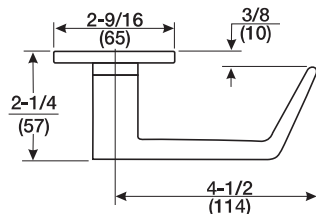

Lever Trim

STANDARD ROSE

Arcadia - ARR

AR Lever Handle*: Cast
 CO Rose**: Stamped
 Cylinder Collar: See pages 31-37

Augusta - AUR

AU Lever Handle: Cast
 CO Rose**: Stamped
 Cylinder Collar: See pages 31-37