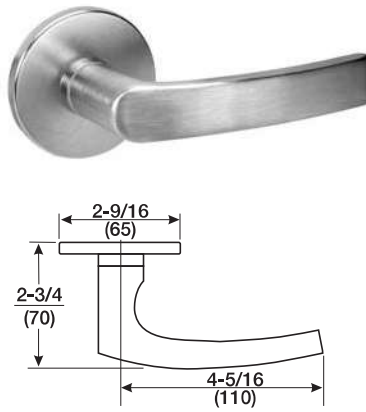

Lever Trim

STANDARD ROSE

Jefferson - JNR

JN Lever Handle: Cast
CO Rose^{**}: Stamped
Cylinder Collar: See pages 31-37

Monroe - MOR

MO Lever Handle: Cast
CO Rose^{**}: Stamped
Cylinder Collar: See pages 31-37

Pacific Beach - PBR

PB Lever Handle: Cast
CO Rose^{**}: Stamped
Cylinder Collar: See pages 31-37

STANDARD ESCUTCHEON

Jefferson - JN X CN

JN Lever Handle: Cast
CN Escutcheon¹: Cast
Cylinder Collar: See pages 31-37

Monroe - MO X CN

MO Lever Handle: Cast
CN Escutcheon¹: Cast
Cylinder Collar: See pages 31-37

Pacific Beach - PB X CN

PB Lever Handle: Cast
CN Escutcheon¹: Cast
Cylinder Collar: See pages 31-37