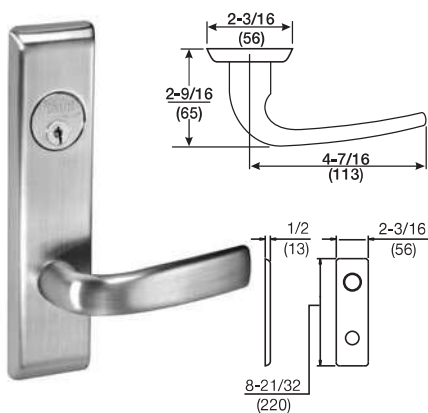

Trim also available for SL Series, please specify JNSL.

Trim also available for SL Series, please specify MOSL.

Trim also available for SL Series, please specify PBSL.

¹Indicates levers that are handed.

^{**}Available with Reflections® rose or escutcheon. See page 12 for options.