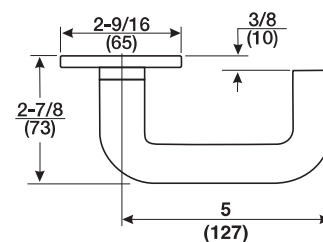

Carmel - CRR

CR Lever Handle: Cast
CO Rose**: Stamped
Cylinder Collar: See pages 31-37