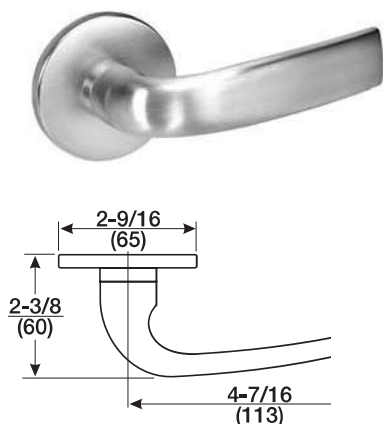

Lever Trim

STANDARD ROSE

Jefferson - JNR

JN Lever Handle: Cast
CO Rose^{**}: Stamped
Cylinder Collar: See pages 31-37

Monroe - MOR

MO Lever Handle: Cast
CO Rose^{**}: Stamped
Cylinder Collar: See pages 31-37

Pacific Beach - PBR

PB Lever Handle: Cast
CO Rose^{**}: Stamped
Cylinder Collar: See pages 31-37

STANDARD ESCUTCHEON

Jefferson - JN X CN

JN Lever Handle: Cast
CN Escutcheon¹: Cast
Cylinder Collar: See pages 31-37

Monroe - MO X CN

MO Lever Handle: Cast
CN Escutcheon¹: Cast
Cylinder Collar: See pages 31-37

Pacific Beach - PB X CN

PB Lever Handle: Cast
CN Escutcheon¹: Cast
Cylinder Collar: See pages 31-37