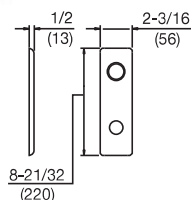

Virginia - VI X CN

VI Lever Handle: Cast
CN Escutcheon**: Cast
Cylinder Collar: See pages 31-37