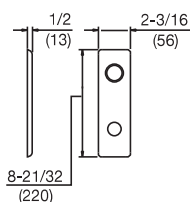

Virginia - VI X CN

VI Lever Handle: Cast
CN Escutcheon**: Cast
Cylinder Collar: See pages 31-37