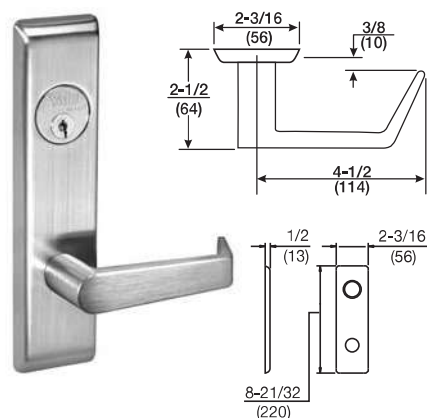

Lever Trim

STANDARD ROSE

Arcadia - ARR

AR Lever Handle*: Cast
 CO Rose**: Stamped
 Cylinder Collar: See pages 31-37

Augusta - AUR

AU Lever Handle: Cast
 CO Rose**: Stamped
 Cylinder Collar: See pages 31-37

Carmel - CRR

CR Lever Handle: Cast
 CO Rose**: Stamped
 Cylinder Collar: See pages 31-37

STANDARD ESCUTCHEON

Arcadia - AR X CN

AR Lever Handle*: Cast
 CN Escutcheon**: Cast
 Cylinder Collar: See pages 31-37

Trim also available for SL Series, please specify ARSL.

Augusta - AU X CN

AU Lever Handle: Cast
 CN Escutcheon**: Cast
 Cylinder Collar: See pages 31-37

Trim also available for SL Series, please specify AUSL.

Carmel - CR X CN

CR Lever Handle: Cast
 CN Escutcheon**: Cast
 Cylinder Collar: See pages 31-37

Trim also available for SL Series, please specify CRSL.

*Indicates levers that are handed.

**Available with Reflections® rose or escutcheon. See page 12 for options.