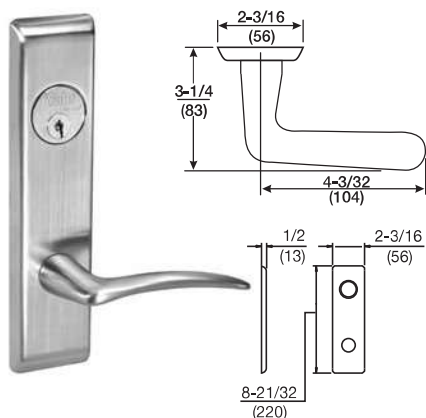

Lever Trim

STANDARD ROSE

Arcadia - ARR

AR Lever Handle*: Cast
 CO Rose**: Stamped
 Cylinder Collar: See pages 31-37

Augusta - AUR

AU Lever Handle: Cast
 CO Rose**: Stamped
 Cylinder Collar: See pages 31-37

Carmel - CRR

CR Lever Handle: Cast
 CO Rose**: Stamped
 Cylinder Collar: See pages 31-37

STANDARD ESCUTCHEON

Arcadia - AR X CN

AR Lever Handle*: Cast
 CN Escutcheon**: Cast
 Cylinder Collar: See pages 31-37

Trim also available for SL Series, please specify ARSL.

Augusta - AU X CN

AU Lever Handle: Cast
 CN Escutcheon**: Cast
 Cylinder Collar: See pages 31-37

Trim also available for SL Series, please specify AUSL.

Carmel - CR X CN

CR Lever Handle: Cast
 CN Escutcheon**: Cast
 Cylinder Collar: See pages 31-37

Trim also available for SL Series, please specify CRSL.

*Indicates levers that are handed.

**Available with Reflections® rose or escutcheon. See page 12 for options.