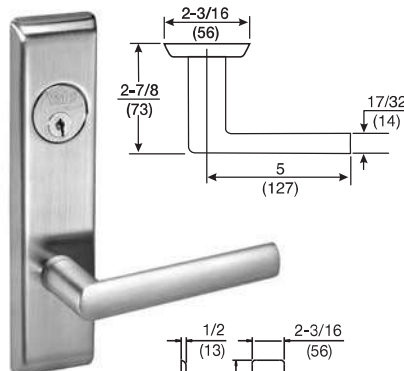

Trim also available for SL Series, please specify MOSL.

Trim also available for SL Series, please specify PBSL.

¹Indicates levers that are handed.

^{**}Available with Reflections® rose or escutcheon. See page 12 for options.

Lever Trim

STANDARD ROSE

Pinehurst - PNR

PN Lever Handle: Cast
 CO Rose**: Stamped
 Cylinder Collar: See pages 31-37

Virginia - VIR

VI Lever Handle: Cast
 CO Rose**: Stamped
 Cylinder Collar: See pages 31-37

STANDARD ESCUTCHEON

Pinehurst - PN X CN

PN Lever Handle: Cast
 CN Escutcheon**: Cast
 Cylinder Collar: See pages 31-37

Virginia - VI X CN

VI Lever Handle: Cast
 CN Escutcheon**: Cast
 Cylinder Collar: See pages 31-37