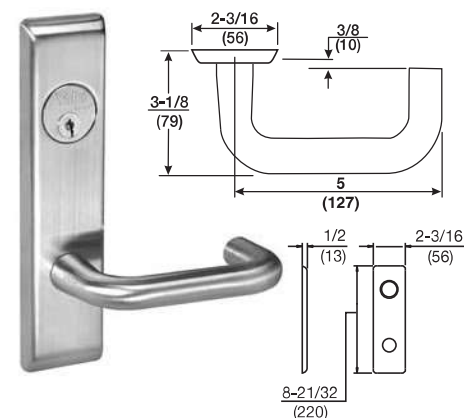

Carmel - CRR

CR Lever Handle: Cast
 CO Rose**: Stamped
 Cylinder Collar: See pages 31-37

STANDARD ESCUTCHEON

Arcadia - AR X CN

AR Lever Handle*: Cast
 CN Escutcheon**: Cast
 Cylinder Collar: See pages 31-37

Trim also available for SL Series, please specify ARSL.

Augusta - AU X CN

AU Lever Handle: Cast
 CN Escutcheon**: Cast
 Cylinder Collar: See pages 31-37

Trim also available for SL Series, please specify AUSL.

Carmel - CR X CN

CR Lever Handle: Cast
 CN Escutcheon**: Cast
 Cylinder Collar: See pages 31-37

Trim also available for SL Series, please specify CRSL.

*Indicates levers that are handed.

**Available with Reflections® rose or escutcheon. See page 12 for options.