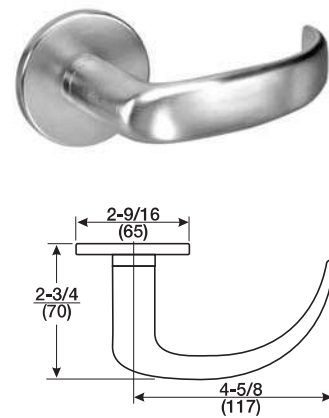

Lever Trim

STANDARD ROSE

Jefferson - JNR

JN Lever Handle: Cast
CO Rose^{**}: Stamped
Cylinder Collar: See pages 31-37

Monroe - MOR

MO Lever Handle: Cast
CO Rose^{**}: Stamped
Cylinder Collar: See pages 31-37

Pacific Beach - PBR

PB Lever Handle: Cast
CO Rose^{**}: Stamped
Cylinder Collar: See pages 31-37

STANDARD ESCUTCHEON

Jefferson - JN X CN

JN Lever Handle: Cast
CN Escutcheon¹: Cast
Cylinder Collar: See pages 31-37

Monroe - MO X CN

MO Lever Handle: Cast
CN Escutcheon¹: Cast
Cylinder Collar: See pages 31-37

Pacific Beach - PB X CN

PB Lever Handle: Cast
CN Escutcheon¹: Cast
Cylinder Collar: See pages 31-37