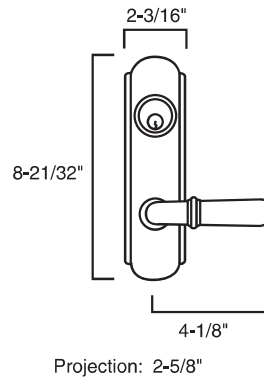

STANDARD ESCUTCHEON

Pinehurst - PN X CN

PN Lever Handle: Cast
 CN Escutcheon**: Cast
 Cylinder Collar: See pages 31-37

Virginia - VI X CN

VI Lever Handle: Cast
 CN Escutcheon**: Cast
 Cylinder Collar: See pages 31-37

Trim also available for SL Series, please specify VISL.

*Indicates levers that are handed.

**Available with Reflections® rose or escutcheon. See page 12 for options.

Lever Trim

DESIGNER TRIM

Hampton - HA

HA Lever Handle: Cast
E3 or E4 Escutcheon: Cast

HA Lever Handle: Cast
R3, R4, R5, R6, R7 or R8 Rose: Cast

E3

R5

Escutcheons, Roses and Parts

E3

E4

R3

R5