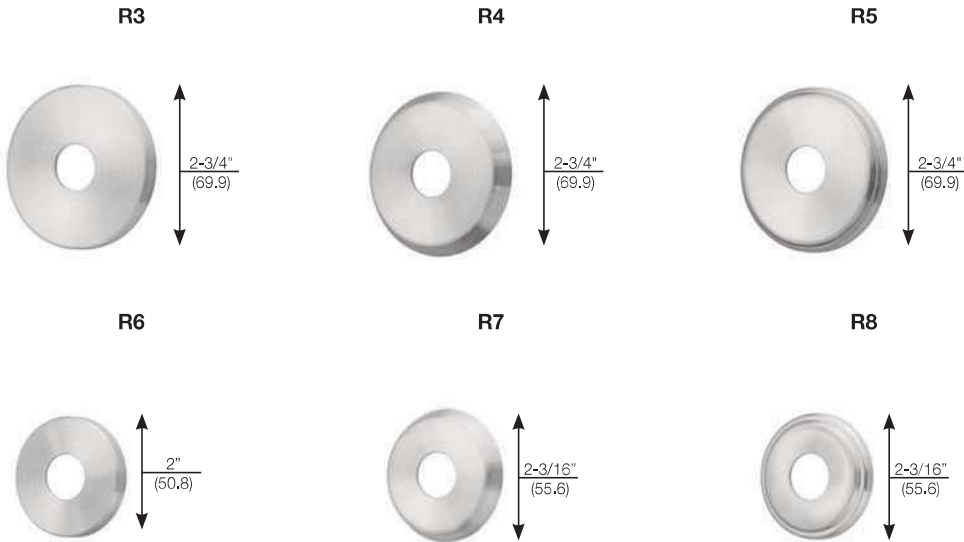

Reflections® Decorative Trim

REFLECTIONS® ROSES