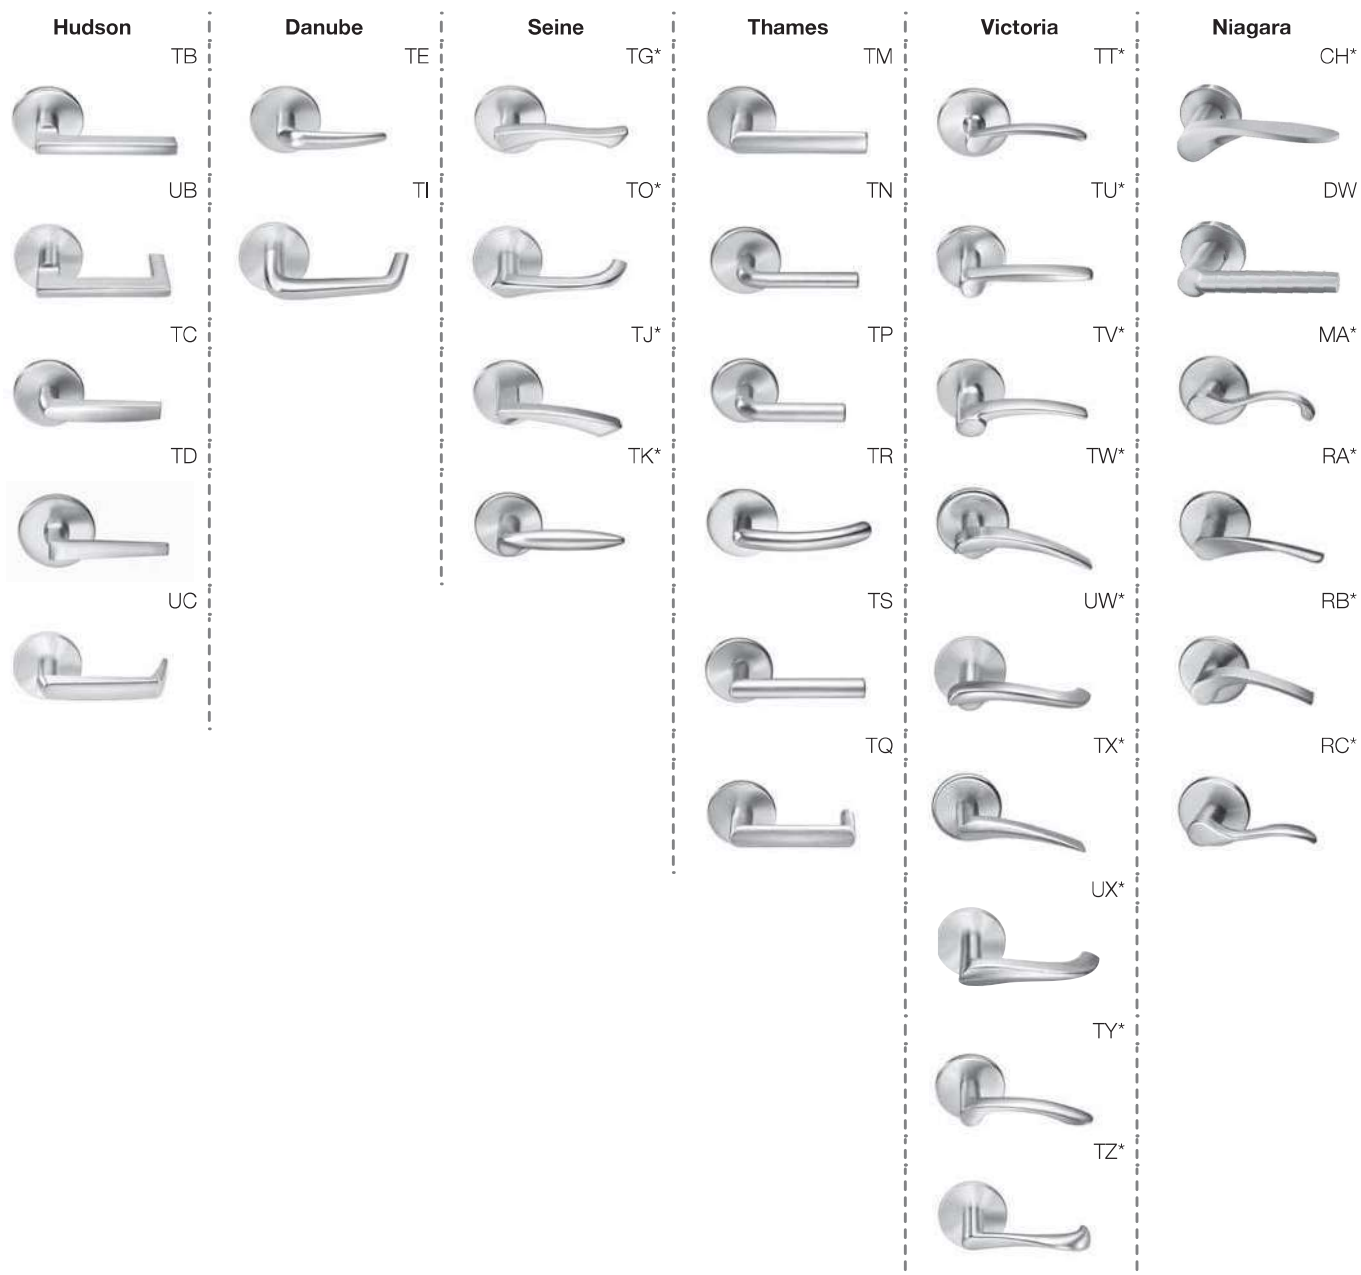

HA Lever Handle: Cast
R3, R4, R5, R6, R7 or R8 Rose: Cast

E3

R5

Escutcheons, Roses and Parts

E3

E4

R3

R5

Emergency Release

Thumbturn
1-1/2" x 1"
Projection

Designer trims are available in only the following finishes: 605, 606, 619, 625, 626. When ordering, please include the design symbol (i.e. HA) and specific rose or escutcheon symbol (R3-R8, E3 or E4. See page 12 for more information.). An example of a complete symbol, including lever design, would be HAE3. Escutcheon E3 and Rose R5 are shown with above lever designs. Levers are also available for use with standard CO rose and/or CN escutcheon as shown on pages 7-9.

Reflections® Decorative Trim

Yale® 8800RL Mortise Locks are available with Reflections lever trim, a comprehensive line of highly stylized lever handles. Reflections lever handles are made from solid brass or stainless steel and can withstand years of abuse. Available in an array of finishes, these levers complement any wood grain or other door exterior. Each lever is hand-polished and specially designed for ergonomics and style.