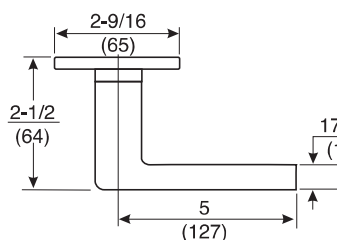

Lever Trim

STANDARD ROSE

Pinehurst - PNR

PN Lever Handle: Cast
 CO Rose**: Stamped
 Cylinder Collar: See pages 31-37

Virginia - VIR

VI Lever Handle: Cast
 CO Rose**: Stamped
 Cylinder Collar: See pages 31-37