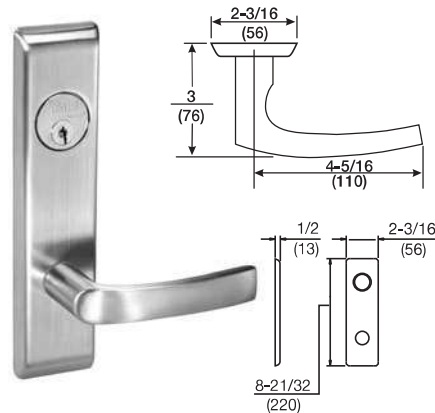

Trim also available for SL Series, please specify JNSL.

Trim also available for SL Series, please specify MOSL.

Trim also available for SL Series, please specify PBSL.

¹Indicates levers that are handed.

^{**}Available with Reflections® rose or escutcheon. See page 12 for options.