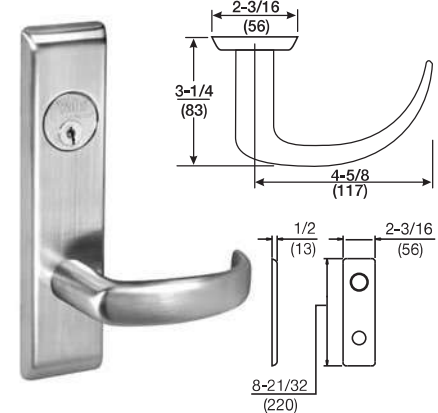

Trim also available for SL Series, please specify JNSL.

Trim also available for SL Series, please specify MOSL.

Trim also available for SL Series, please specify PBSL.

¹Indicates levers that are handed.

^{**}Available with Reflections® rose or escutcheon. See page 12 for options.