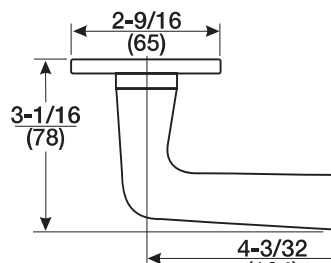

Lever Trim

STANDARD ROSE

Arcadia - ARR

AR Lever Handle*: Cast
 CO Rose**: Stamped
 Cylinder Collar: See pages 31-37

Augusta - AUR

AU Lever Handle: Cast
 CO Rose**: Stamped
 Cylinder Collar: See pages 31-37