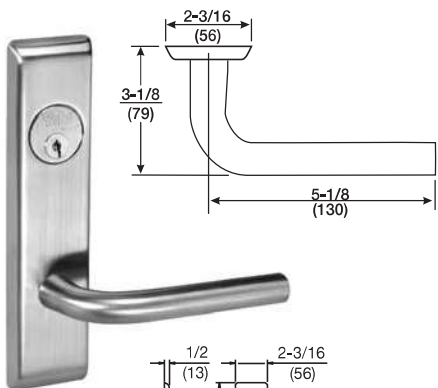

Trim also available for SL Series, please specify MOSL.

Trim also available for SL Series, please specify PBSL.

¹Indicates levers that are handed.

^{**}Available with Reflections® rose or escutcheon. See page 12 for options.

Lever Trim

STANDARD ROSE

Pinehurst - PNR

PN Lever Handle: Cast
 CO Rose**: Stamped
 Cylinder Collar: See pages 31-37

Virginia - VIR

VI Lever Handle: Cast
 CO Rose**: Stamped
 Cylinder Collar: See pages 31-37

STANDARD ESCUTCHEON

Pinehurst - PN X CN

PN Lever Handle: Cast
 CN Escutcheon**: Cast
 Cylinder Collar: See pages 31-37

Virginia - VI X CN

VI Lever Handle: Cast
 CN Escutcheon**: Cast
 Cylinder Collar: See pages 31-37