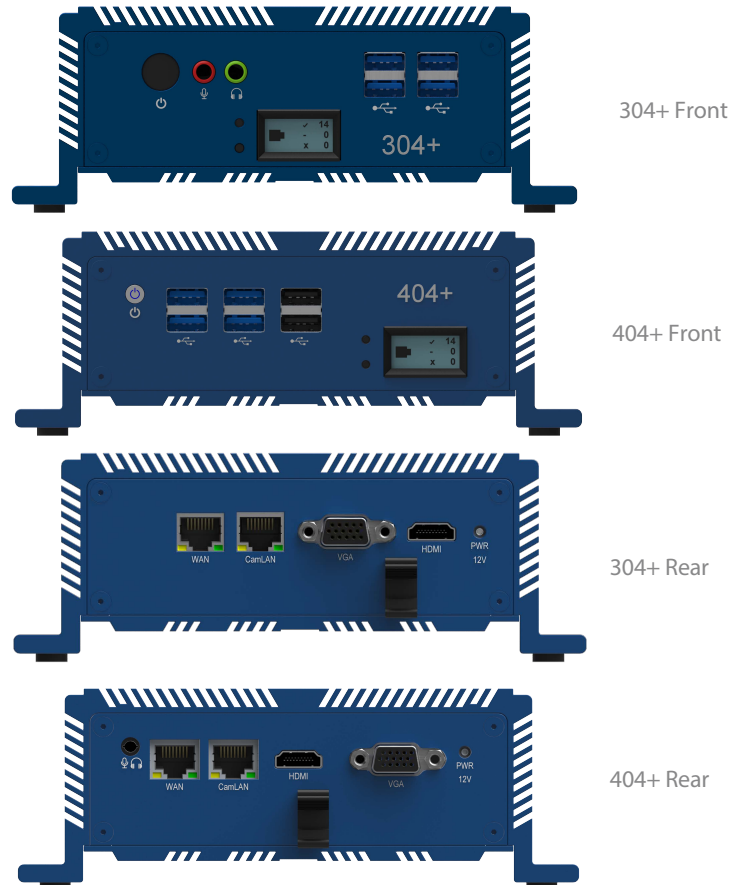

Please note:

An active subscription is required to use Wisenet SKY

*Typical - please utilize the Wisenet SKY VMS Bridge Wizard for precise capacity