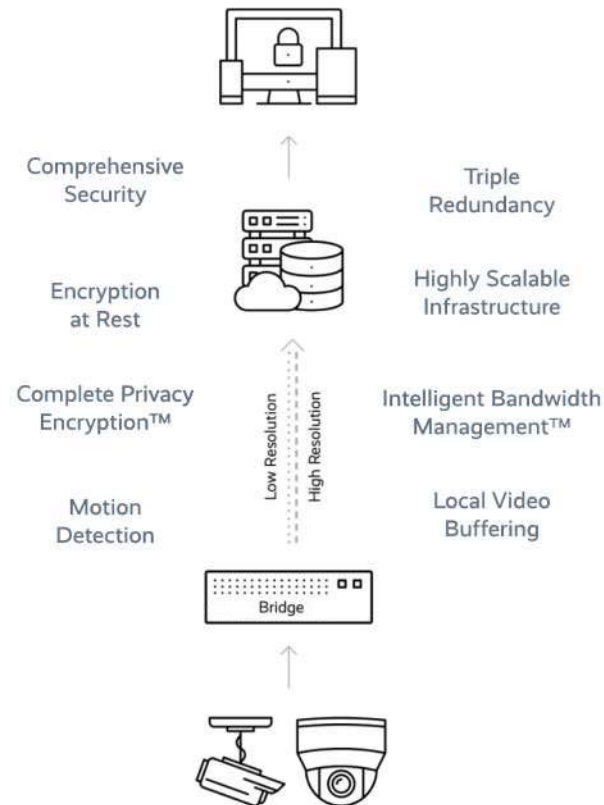

Bridge 304+ / 404+

Wisenet SKY Compact Bridge

The Wisenet SKY Bridge acts as a gateway from your premises to the Cloud Data Center where your video is stored and managed. The bridge provides video buffering, a secure connection, bandwidth management, and monitoring of cameras.

*The latest product information / specification can be found at www.hanwhasecurity.com

Please note:

An active subscription is required to use Wisenet SKY

***Typical - please utilize the Wisenet SKY VMS Bridge Wizard for precise capacity**

Bridge 304+ / 404+

Wisenet SKY Compact Bridge

NETWORK FEATURES

- Automatic network configuration
- Secure camera network (dual network ports)
- No inbound connections needed
- Packet loss detection/reporting
- Network disconnected alerts

MANAGEMENT FEATURES

- Remote management
- Automatic camera discovery
- Automatic camera configuration
- Advanced motion detection
- Local video buffering
- Configuration synced to Cloud
- Camera trouble alerts
- Internet outage alerts
- Fully cloud managed
- LCD display for connectivity and operational status monitoring