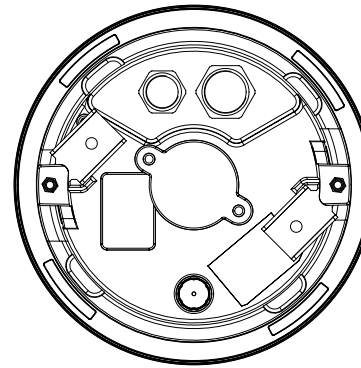

| | |
|-------------------|---|
| Power Consumption | PoE+: Max 20.00W, typical 16.00W 12VDC: Max 17.70W, typical 14.00W |
|-------------------|---|

Mechanical

| | |
|-----------------------------|--|
| Color / Material | White / Aluminum |
| RAL Code | RAL9003 |
| Product Dimensions / Weight | ∅205x163mm(8.07x4.92"), Weight : 1.95Kg (4.30lb) |

DORI (EN62676-4 standard)

| | |
|---------------------------|--|
| Detect (25PPM/ 8PPF) | Wide: 62.9m(206.34ft) / Tele: 183m(600.33ft) |
| Observe (63PPM/ 19PPF) | Wide: 25.1m(82.34ft) / Tele: 73.3m(240.46ft) |
| Recognize (125PPM/ 38PPF) | Wide: 12.6m(41.33ft) / Tele: 36.6m(120.07ft) |
| Identify (250PPM/ 76PPF) | Wide: 6.3m(20.67ft) / Tele: 18.3m(60.03ft) |

| | | |
|-------------------------|-------------|------------------|
| 16 | | |
| 15 | | |
| 14 | | |
| 13 | | |
| 12 | | |
| 11 | | |
| 10 | | |
| 9 | | |
| 8 | | |
| 7 | | |
| 6 | XND-9082RF | 19.12.18 |
| 5 | XND-7082RF | 19.12.18 |
| 4 | XND-6082RF | 19.12.18 |
| 3 | PND-A7081RF | 19.12.18 |
| 2 | PND-A6081RF | 19.12.18 |
| 1 | PND-A9081RF | 19.09.27 |
| No. | MODEL NAME | DATE |
| Unit:mm[inch] SCALE:1/1 | | © Hanwha Techwin |