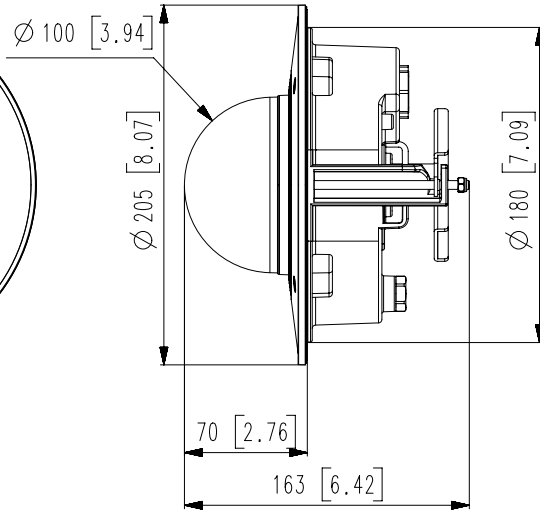

| | |
|-------------------|---|
| Power Consumption | PoE+: Max 20.00W, typical 16.00W 12VDC: Max 17.70W, typical 14.00W |
|-------------------|---|

Mechanical

| | |
|-----------------------------|--|
| Color / Material | White / Aluminum |
| RAL Code | RAL9003 |
| Product Dimensions / Weight | ∅205x163mm(8.07x4.92"), Weight : 1.95Kg (4.30lb) |

DORI (EN62676-4 standard)

| | |
|---------------------------|--|
| Detect (25PPM/ 8PPF) | Wide: 62.9m(206.34ft) / Tele: 183m(600.33ft) |
| Observe (63PPM/ 19PPF) | Wide: 25.1m(82.34ft) / Tele: 73.3m(240.46ft) |
| Recognize (125PPM/ 38PPF) | Wide: 12.6m(41.33ft) / Tele: 36.6m(120.07ft) |
| Identify (250PPM/ 76PPF) | Wide: 6.3m(20.67ft) / Tele: 18.3m(60.03ft) |

| | | |
|-------------------------|-------------|------------------|
| 16 | | |
| 15 | | |
| 14 | | |
| 13 | | |
| 12 | | |
| 11 | | |
| 10 | | |
| 9 | | |
| 8 | | |
| 7 | | |
| 6 | XND-9082RF | 19.12.18 |
| 5 | XND-7082RF | 19.12.18 |
| 4 | XND-6082RF | 19.12.18 |
| 3 | PND-A7081RF | 19.12.18 |
| 2 | PND-A6081RF | 19.12.18 |
| 1 | PND-A9081RF | 19.09.27 |
| No. | MODEL NAME | DATE |
| Unit:mm[inch] SCALE:1/1 | | © Hanwha Techwin |