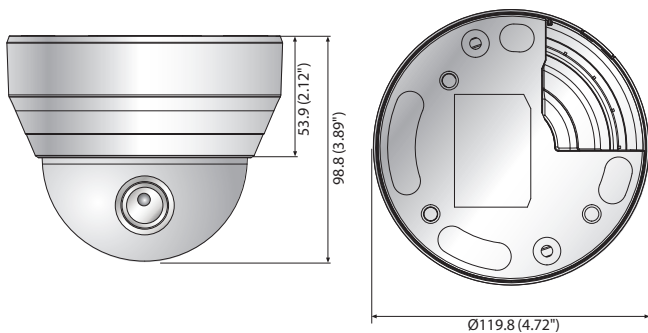

Dimensions

Unit : mm (inch)