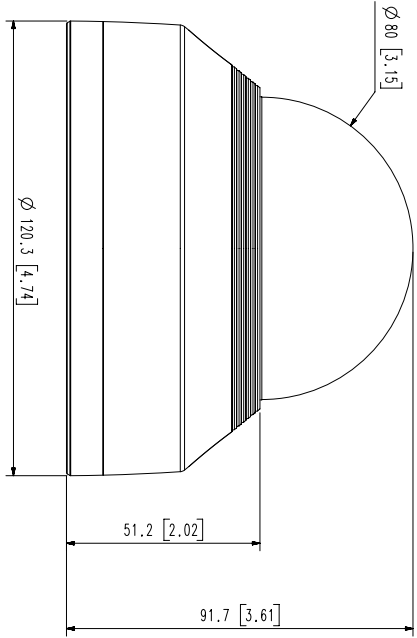

QNV-6012R/6022R/6032R
QNV-8010R/8020R/8030R
UNIT : mm[inch]