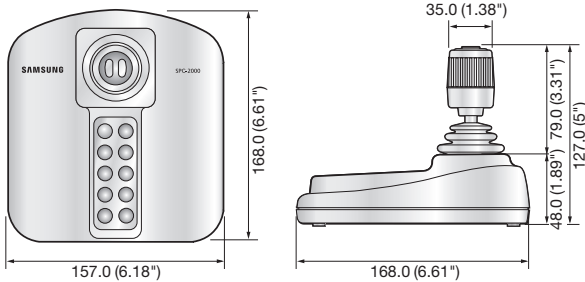

SPC-2000

Network Controller

Key Features

- Superior system compatibility
- 3D joystick control
- Quick and easy installation
- Supports Hanwha DVRs, NVRs, WAVE, SSM, & popular VMS

	SPC-2000
PTZ Control	Joystick (3-axis twist zoom)
Interface	USB 2.0, DirectX
Voltage	5V DC, 32mA (USB)
Operating Temperature	-25°C ~ +70°C (-13°F ~ +158°F)
Operating Humidity	10% ~ 70%
Dimensions (WxHxD)	157.0 x 127.0 x 168.0mm (6.18" x 5" x 6.61")
Weight	440g (0.97 lb)

Dimensions

Unit : mm (inch)

* The latest product information / specification can be found at www.hanwhasecurity.com

System Configuration