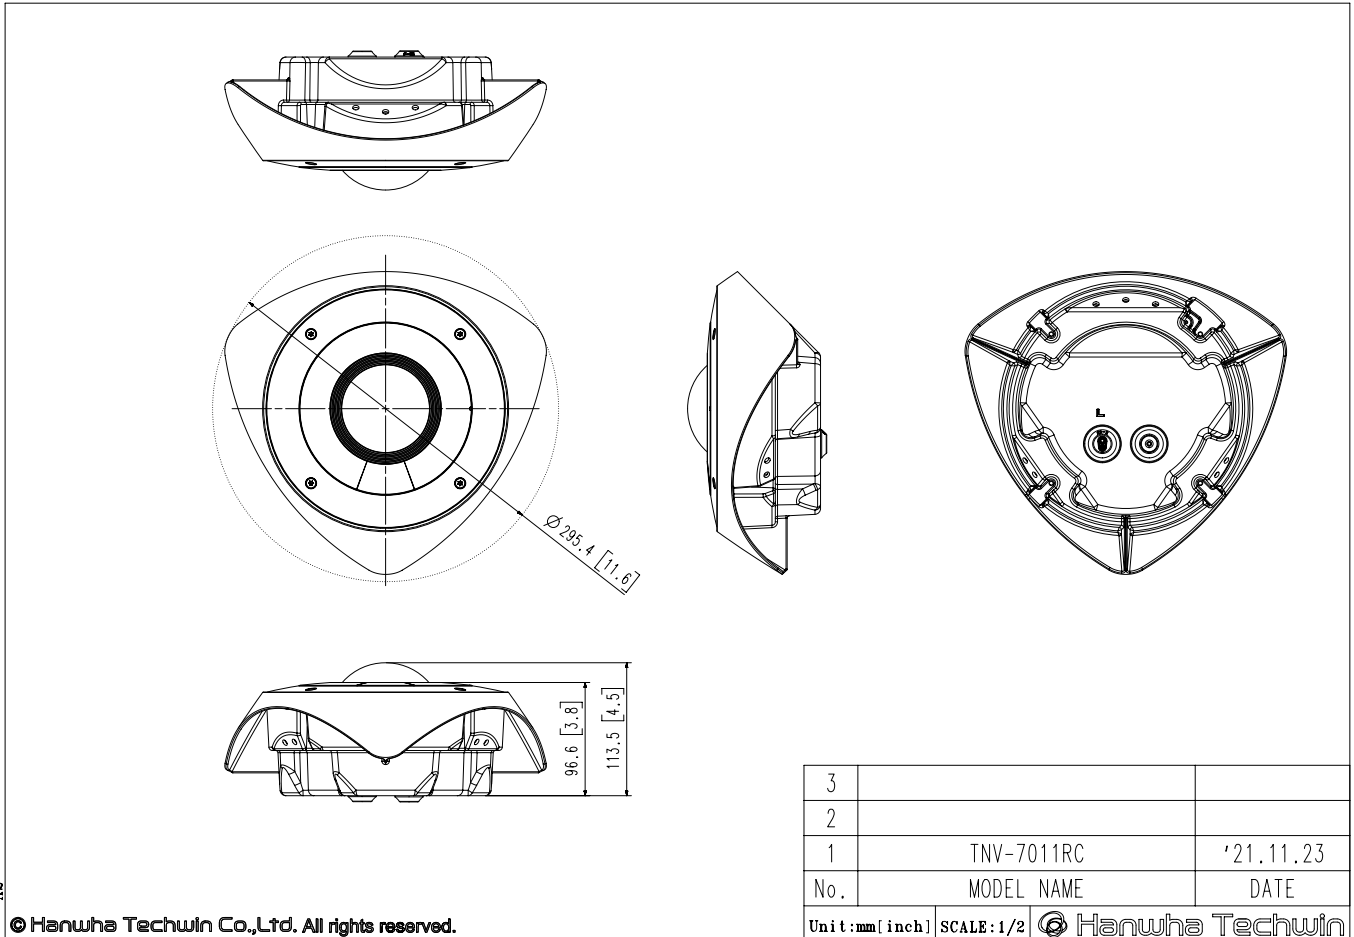

Lens

Focal Length (Zoom Ratio)	2.8mm fixed focal
Max. Aperture Ratio	F2.0
Angular Field of View	H: 102° / V: 75° / D: 129°
Min. Object Distance	0.4m(1.31ft)
Focus Control	Manual

Pan / Tilt / Rotate

Pan / Tilt / Rotate Range	- / 30°~60° / -
---------------------------	-----------------

Mechanical

Color / Material	White / Aluminium
RAL Code	RAL9003
Product Dimensions / Weight	Ø295.5x113.5mm(11.6x4.47") / 2.1kg (4.63lb)

DORI (EN62676-4 standard)

Detect (25PPM/ 8PPF)	33.2m(108.82ft)
Observe (63PPM/ 19PPF)	13.3m(43.53ft)
Recognize (125PPM/ 38PPF)	6.6m(21.76ft)
Identify (250PPM/ 76PPF)	3.3m(10.88ft)

TNV-7011RC

3MP Corner Mount Camera

CAD

Unit: mm [inch]

A2

© Hanwha Techwin Co., Ltd. All rights reserved.