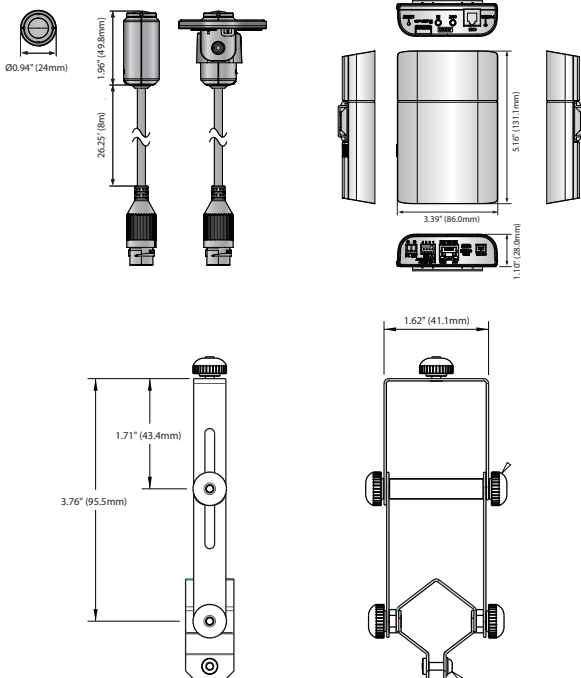

Dimensions

Unit: inch (mm)

XNB-H6241A	
VIDEO	
Imaging Device	1/2.8" 2M CMOS
Total Pixels	1,945(H) x 1,109(V) 2.16M
Effective Pixels	1,945(H) x 1,097(V) 2.13M
Scanning System	Progressive Scan
Min. Illumination	Color : 0.45Lux (F2.0) B/W : 0.45Lux (F2.0)
Video Output	CVBS : 1.0Vp-p / 75Ω composite, 720 x 480(N), 720 x 576(P) for installation USB : Micro USB type B, 1280 x 720 for installation
LENS	
Focal length	2.4mm Fixed focal
Max. Aperture ratio	F2.0
Angular Field of View	H : 138° / V : 73° / D : 168°
Min. Object Distance	0.3m (0.98ft)
Mount Type	RJ-12 connected with main unit
OPERATIONAL	
Camera Title	Off / On (Displayed up to 85 characters) · W/W : English / Numeric / Special characters · China : English / Numeric / Special / Chinese characters · Common : Multi-line (Max 5), Color (Gray / Green / Red / Blue / Black / White), Transparency, Auto scale by resolution
Day & Night	Auto (Electrical) / Color / B/W
Backlight Compensation	Off / BLC / HLC / WDR
Wide Dynamic Range	120dB
Contrast Enhancement	SSDR (Off / On)
Digital Noise Reduction	SSNRV (2D + 3D Noise filter) (Off / On)
Digital Image Stabilization	Off / On
Defog	Off / Auto / Manual
Motion Detection	Off / On (8ea, 8 point polygonal zones), Handover Off / On (32ea, polygonal zones)
Privacy Masking	- Color : Gray / Green / Red / Blue / Black / White - Mosaic
Gain Control	Off / Low / Middle / High
White Balance	ATW / AWC / Manual / Indoor / Outdoor (included Mercury & Sodium)
Contrast	Level adjustment
LDC (Lens Distortion Correction)	Off / On (5 Levels with min / max)
Electronic Shutter Speed	Minimum / Maximum / Anti flicker (2 ~ 1/12,000sec)
Digital PTZ	24x, Digital PTZ (Preset, Group)
Flip / Mirror	Off / On, Hallway View : 90° / 270°
Video & Audio Analytics	Tampering, Loitering, Directional detection, Defocus detection, Fog & Dust detection, Virtual line, Enter/Exit, (Dis)Appear, Audio detection, Face detection, Motion detection, Digital auto tracking, People counting, Heatmap, Queue management
Alarm I/O	Input 1ea / Output 1ea
Alarm Triggers	Alarm Triggers Motion detection, Video & Audio analytics, Network disconnect
Alarm Events	File upload Via FTP, E-Mail, Notification via e-mail, Local storage (SD / SDHC / SDXC) or NAS recording at event triggers, External output, DPTZ preset
Pixel Counter	Support
NETWORK	
Ethernet	RJ-45 (10/100BASE-T)
Video Compression Format	H.265 / H.264 (MPEG-4 part 10/AVC) : Main / Baseline / High, MJPEG
Resolution	1920 x 1080, 1280 x 1024, 1280 x 960, 1280 x 720, 1024 x 768, 800 x 600, 800 x 448, 720 x 576, 720 x 480, 640 x 480, 640 x 360, 320 x 240
Max. Framerate	H.265 / H.264 : Max. 60fps at all resolutions, MJPEG : Max. 30fps
Smart Codec	Manual mode (Area-based : 5ea)
WiseStreamII	Support
Video Quality Adjustment	H.265 / H.264 / MJPEG : Target bitrate level control
Bitrate Control Method	H.265 / H.264 : CBR or VBR, MJPEG : VBR
Streaming Capability	Multiple streaming (Up to 10 profiles)
Audio In	Selectable (Mic in / Line in) Supply voltage : 2.5V DC (4mA), Input impedance : approx. 2K Ohm
Audio Out	Line out, Max output level : 1 Vrms
Audio Compression Format	G.711 u-law/G.726 Selectable, G.726 (ADPCM) 8KHz, G.711 8KHz G.726 : 16Kbps, 24Kbps, 32Kbps, 40Kbps, AAC-LC : 48Kbps at 16KHz
Audio Communication	Bi-directional (2-way)
IP	IPv4, IPv6
Protocol	TCP/IP, UDP/IP, RTP (UDP), RTP (TCP), RTCP, RTSP, NTP, HTTP, HTTPS, SSL, DHCP, PPPoE, FTP, SMTP, ICMP, IGMP, SNMPv1/v2c/v3 (MIB-2), ARP, DNS, DDNS, QoS, PIM-SM, UPnP, Bonjour
Security	HTTPS (SSL) Login authentication, Digest login authentication, IP address filtering, User access log, 802.1X Authentication (EAP-TLS, EAP-LEAP)
Streaming Method	Unicast / Multicast
Max. User Access	20 Users at Unicast Mode SD/SDHC/SDXC (256 GB)
Edge Storage	- Motion Images recorded in the SD/SDHC/SDXC memory card can be downloaded. NAS (Network Attached Storage), Local PC for instant recording
Application Programming Interface	ONVIF profile S/G, SUNAPI (HTTP API), Open Platform
Webpage Language	English, Korean, Chinese, French, Italian, Spanish, German, Japanese, Russian, Swedish, Portuguese, Czech, Polish, Turkish, Dutch, Hungarian, Greek
Web Viewer	Supported OS : Windows 7, 8.1, 10, Mac OS X 10.10, 10.11, 10.12 · Non-plugin Webviewer - Supported Browser : Google Chrome 61, MS Edge 40, Mozilla Firefox 56 (Window 64bit only) Apple Safari 10 (Mac OS X only) · Plug-in Webviewer - Supported Browser : MS Explore 11, Apple Safari 10 (Mac OS X only)
Central Management Software	Smart Viewer, SSM
ENVIRONMENTAL	
Operating Temperature / Humidity	-10°C ~ +55°C (+14°F ~ +131°F) / Less than 90% RH
Storage Temperature / Humidity	-30°C ~ +60°C (-22°F ~ +140°F) / Less than 90% RH
ELECTRICAL	
Input Voltage / Current	12V DC, PoE (IEEE802.3af, Class3)
Power Consumption	Max. 6.5W (12V DC), Max. 6W (PoE)
MECHANICAL	
Color / Material	Ivory
Dimensions (WxHxD)	131.1 x 28 x 86mm (5.16" x 1.10" x 3.39")
Weight	245g (0.54 lb)