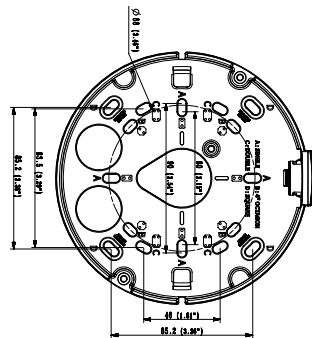

Unit : mm (inch)
SCALE 1:1

XND-6081VZ/8081VZ

XND-6081VZ/8081VZ with SKIN-COVER