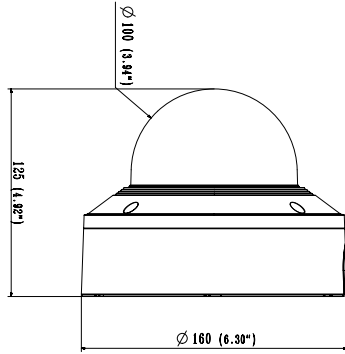

Unit : mm (inch)
SCALE 1:1

XND-6081VZ/8081VZ

XND-6081VZ/8081VZ with SKIN-COVER