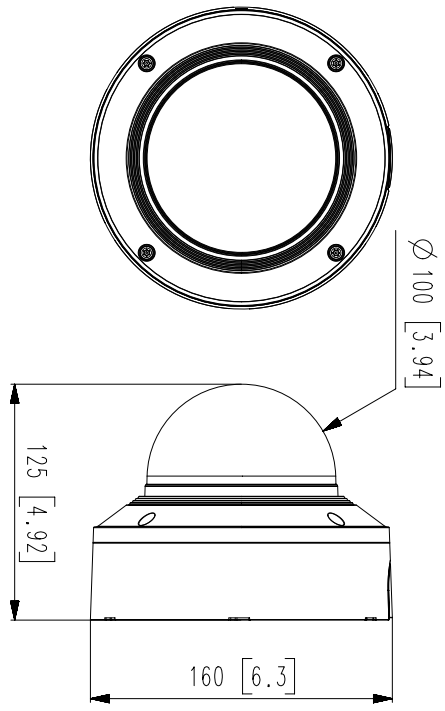

16		
15		
14		
13	XND-9082RV	19.12.
12	XND-7082RV	19.12.
11	XND-6082RV	19.12.
10	PND-A7081RV	19.12.
9	PND-A6081RV	19.12.
8	XND-8081REV	19.12.
7	XND-6081REV	19.12.18
6	PND-A9081R	19.09.27
5	XND-8081RV	19.09.27
4	XND-6081RV	19.09.27
3	XND-6081V	19.09.27
2	XND-8081VZ	19.09.27
1	XND-6081VZ	19.09.27
No.	MODEL NAME	DATE

Unit:mm[inch] SCALE:1/1 Hanwha Techwin

© Hanwha Techwin Co.,Ltd. All rights reserved.