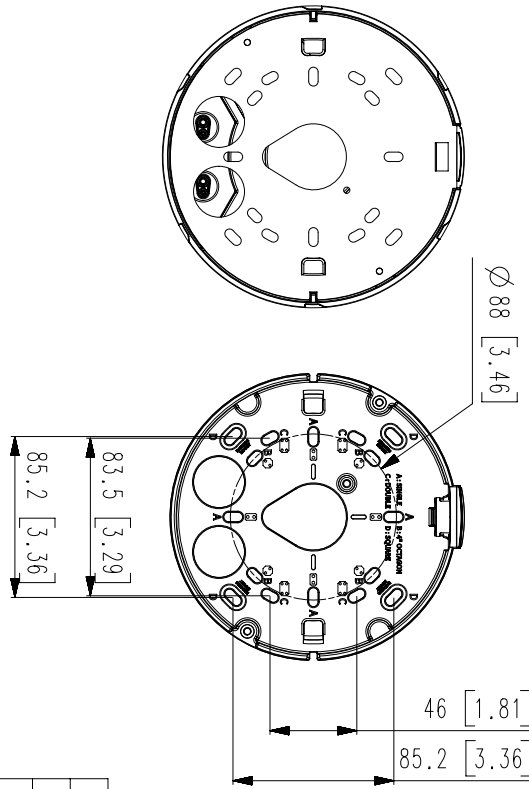

16		
15		
14		
13	XND-9082RV	19.12.
12	XND-7082RV	19.12.
11	XND-6082RV	19.12.
10	PND-A7081RV	19.12.
9	PND-A6081RV	19.12.
8	XND-8081REV	19.12.
7	XND-6081REV	19.12.18
6	PND-A9081R	19.09.27
5	XND-8081RV	19.09.27
4	XND-6081RV	19.09.27
3	XND-6081V	19.09.27
2	XND-8081VZ	19.09.27
1	XND-6081VZ	19.09.27
No.	MODEL NAME	DATE

Unit:mm[inch] SCALE:1/1 Hanwha Techwin

© Hanwha Techwin Co.,Ltd. All rights reserved.