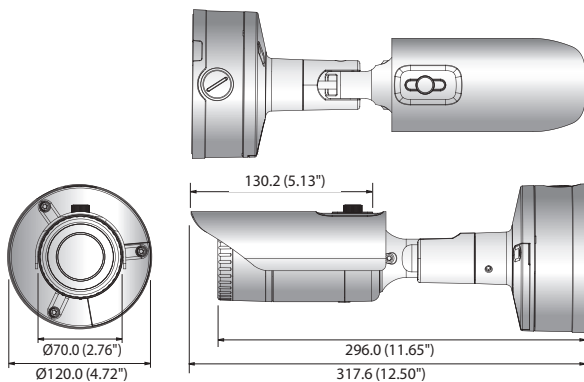

Dimensions

Unit : mm (inch)

Accessories (Optional)