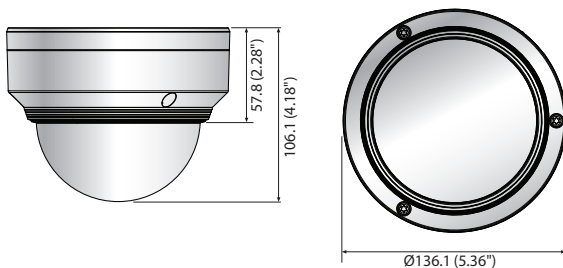

## Key Features

- Max. 2Megapixel (1920 x 1080) resolution
- 2.8 ~ 12mm (4.3x), 24x digital zoom
- H.265, H.264, MJPEG codec supported, Multiple streaming
- WiseStreamII Support
- Day & Night (ICR), WDR (150dB)
- Digital image stabilization with Built-in Gyro sensor
- Loitering, Directional detection, Fog detection, Audio detection, Digital auto tracking, Sound classification, Tampering
- Motion detection
- SD/SDHC/SDXC memory slot (Max. 512GB), PoE / 12V DC
- IP66, IK10 support

## Dimensions

Unit : mm (inch)