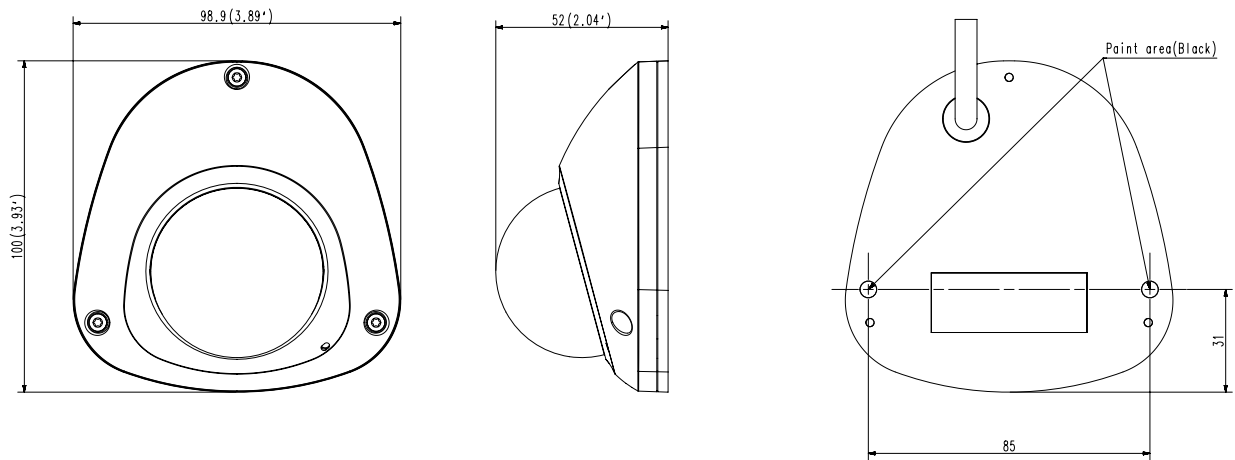

Mechanical

Color / Material	Ivory / Aluminum
Product Dimensions / Weight	98.9(W)x52.0(H)x100.0(D)mm(3.88"x2.08x3.94"), 295g(0.65 lb)

DORI (EN62676-4 standard)

Detect (25PPM/ 8PPF)	15.7m(51.67ft)
Observe (63PPM/ 19PPF)	6.3m(20.67ft)
Recognize (125PPM/ 38PPF)	3.1m(10.33ft)
Identify (250PPM/ 76PPF)	1.6m(5.17ft)

XNV-6012

2M H.265 Mobile Camera

CAD

Unit: mm [inch]

This parts should not contain any substances which are specified in AH60-0033K

NO	PART NAME	CODE NO.	MATERIAL	Q'TY	REMARK
1	ASSY-XNV-6012(M)/6022R(M)	058056	MATERIAL	1	REMARK