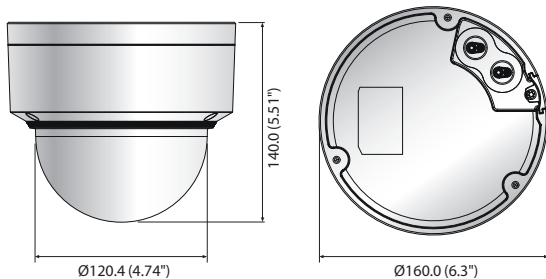

Dimensions

Unit : mm (inch)