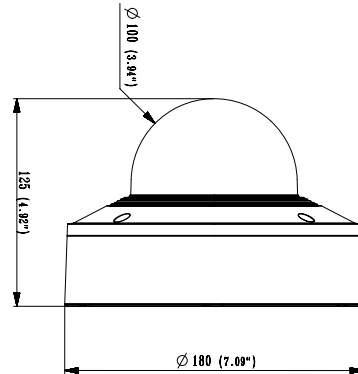

Dimension

APPEARANCE - XNV-6081Z/8081Z ver. 181218

XNV-6081Z/8081Z