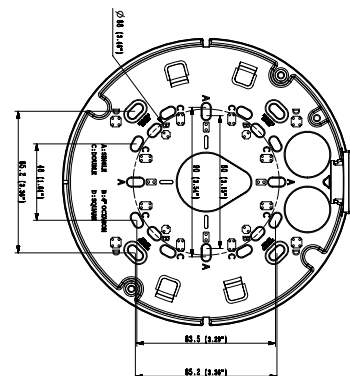

Dimension

APPEARANCE - XNV-6081Z/8081Z ver. 181218

XNV-6081Z/8081Z