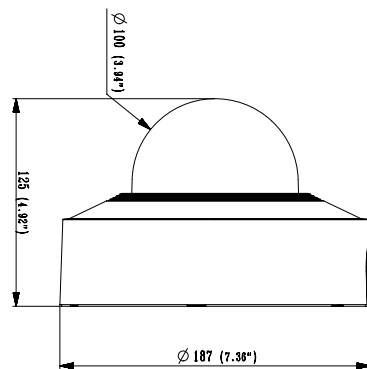

XNV-6081Z/8081Z with SKIN-COVER