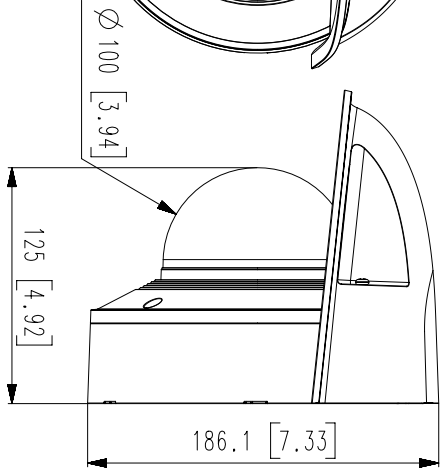

85.2 [3.36]

46 [1.81]

46 [1.81]

85.2 [3.36]

No.	MODEL NAME	DATE
1	XNV-6081Z	19.09.27
2	XNV-8081Z	19.09.27
3	XNV-6081	19.09.27
4	XNV-6081R	19.09.27
5	XNV-8081R	19.09.27
6	PNV-A9081R	19.09.27
7	XNV-6081RE	19.12.18
8	XNV-8081RE	19.12.18
9	XNV-8082R	19.12.18
10	XNV-9082R	19.12.18
11		
12		
13		

Unit:mm[inch]

SCALE:1/1

Hanwha Techwin