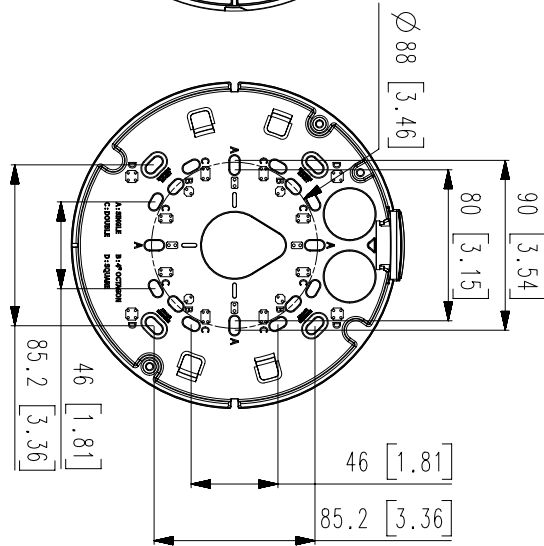

85.2 [3.36]

46 [1.81]

46 [1.81]

85.2 [3.36]

No.	MODEL NAME	DATE
1	XNV-6081Z	19.09.27
2	XNV-8081Z	19.09.27
3	XNV-6081	19.09.27
4	XNV-6081R	19.09.27
5	XNV-8081R	19.09.27
6	PNV-A9081R	19.09.27
7	XNV-6081RE	19.12.18
8	XNV-8081RE	19.12.18
9	XNV-8082R	19.12.18
10	XNV-9082R	19.12.18
11		
12		
13		

Unit:mm[inch]

SCALE:1/1

Hanwha Techwin