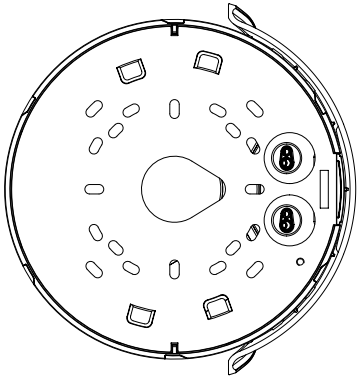

85.2 [3.36]

46 [1.81]

46 [1.81]

85.2 [3.36]

No.	MODEL NAME	DATE
1	XNV-6081Z	19.09.27
2	XNV-8081Z	19.09.27
3	XNV-6081	19.09.27
4	XNV-6081R	19.09.27
5	XNV-8081R	19.09.27
6	PNV-A9081R	19.09.27
7	XNV-6081RE	19.12.18
8	XNV-8081RE	19.12.18
9	XNV-8082R	19.12.18
10	XNV-9082R	19.12.18
11		
12		
13		

Unit:mm[inch]

SCALE:1/1

Hanwha Techwin