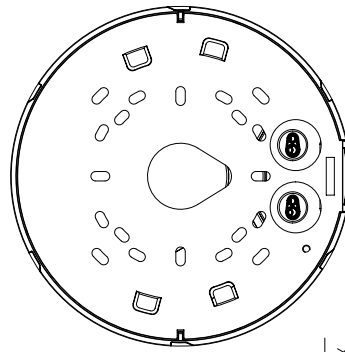

85.2 [3.36]

46 [1.81]

46 [1.81]

85.2 [3.36]

No.	MODEL NAME	DATE
1	XNV-6081Z	19.09.27
2	XNV-8081Z	19.09.27
3	XNV-6081	19.09.27
4	XNV-6081R	19.09.27
5	XNV-8081R	19.09.27
6	PNV-A9081R	19.09.27
7	XNV-6081RE	19.12.18
8	XNV-8081RE	19.12.18
9	XNV-8082R	19.12.18
10	XNV-9082R	19.12.18
11		
12		
13		

Unit:mm[inch]

SCALE:1/1

Hanwha Techwin