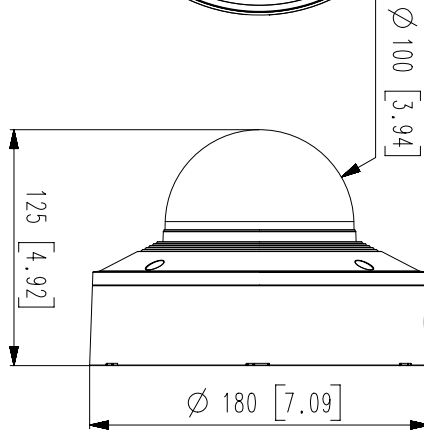

85.2 [3.36]

46 [1.81]

46 [1.81]

85.2 [3.36]

No.	MODEL NAME	DATE
1	XNV-6081Z	19.09.27
2	XNV-8081Z	19.09.27
3	XNV-6081	19.09.27
4	XNV-6081R	19.09.27
5	XNV-8081R	19.09.27
6	PNV-A9081R	19.09.27
7	XNV-6081RE	19.12.18
8	XNV-8081RE	19.12.18
9	XNV-8082R	19.12.18
10	XNV-9082R	19.12.18
11		
12		
13		

Unit:mm[inch]

SCALE:1/1

Hanwha Techwin