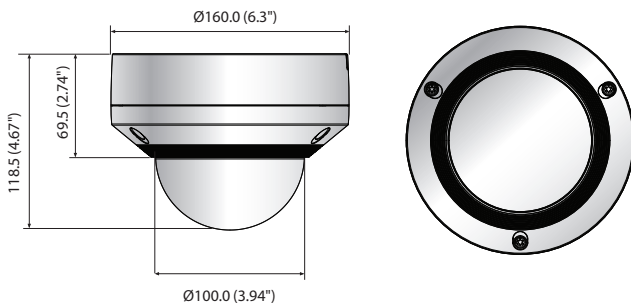

Dimensions

Unit : mm (inch)