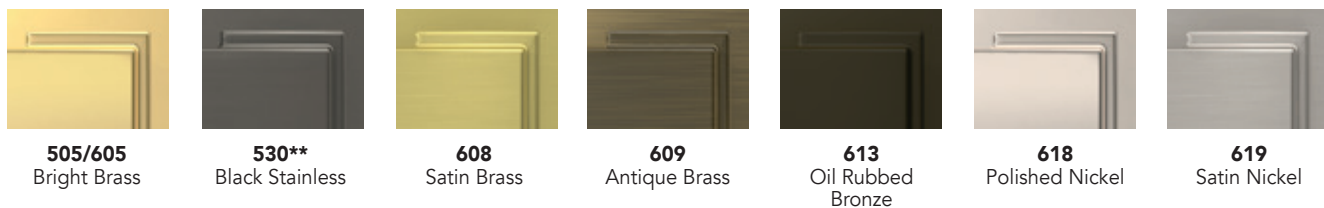

Greenwich

FC SERIES LEVERS AND KNOBS

FC SERIES TRIM

Finish options

505/605
Bright Brass

530**
Black Stainless

608
Satin Brass

609
Antique Brass