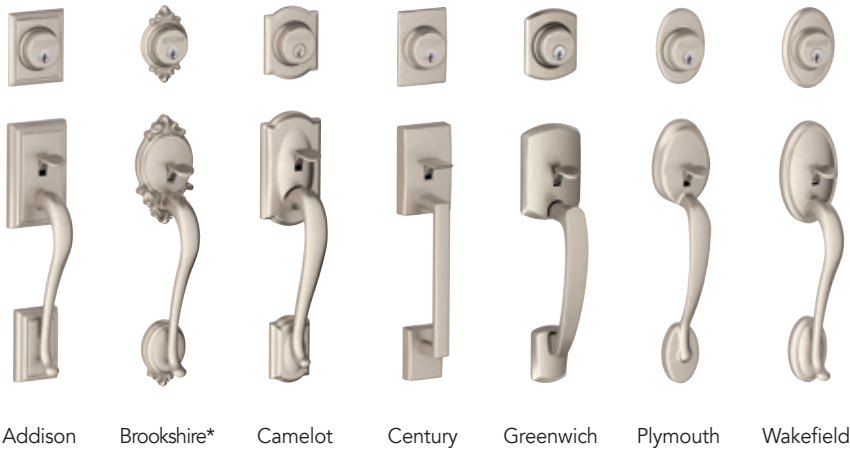

Decorative Collections
F Series

A step above the standard F Series line with Decorative trim options for additional design possibilities

F Series

Classic line of Schlage door hardware with a variety of knobs and levers on standard trim

J Series

Door hardware performs at a price that won't compromise your budget

FULL PRODUCT OFFERING

FCT SERIES 3/4 TRIM HANDLESETS

Addison

Camelot

Century

Greene

Greenwich

FC SERIES LEVERS AND KNOBS

FC SERIES TRIM

Finish options

505/605
Bright Brass

530**
Black Stainless

608
Satin Brass

609
Antique Brass

613
Oil Rubbed
Bronze

618
Polished Nickel

619
Satin Nickel

** Available in Schlage Custom and Schlage Electronics only.

F AND FC SERIES HANDLESETS

*Not available in FC series

B SERIES DEADBOLTS

Deco deadbolts available. See deco trim for details
* No matching deadbolt