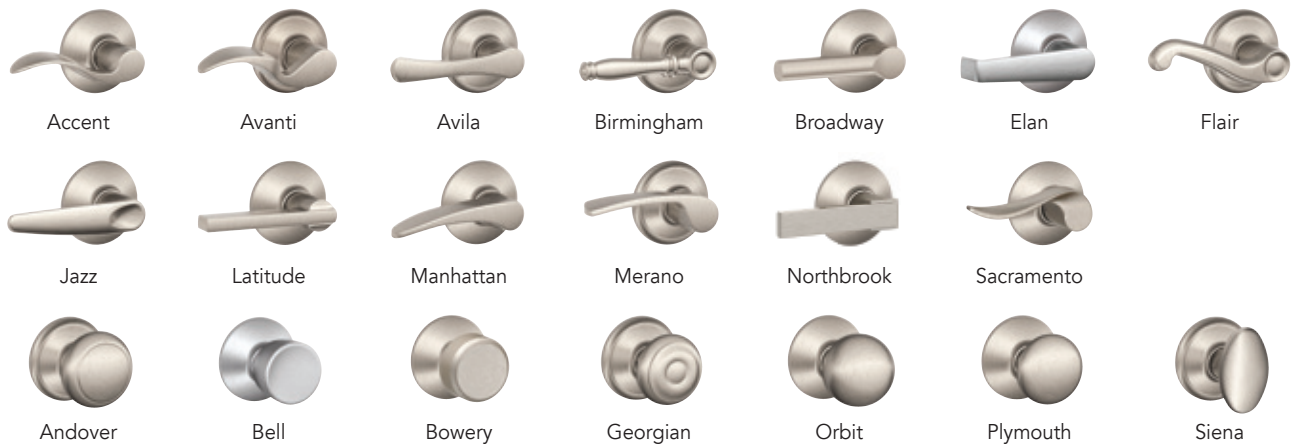

Decorative Collections
F Series

A step above the standard F Series line with Decorative trim options for additional design possibilities

F Series

Classic line of Schlage door hardware with a variety of knobs and levers on standard trim

J Series

Door hardware performs at a price that won't compromise your budget

FULL PRODUCT OFFERING

FCT SERIES 3/4 TRIM HANDLESETS

Addison

Camelot

Century

Greene

613
Oil Rubbed
Bronze

618
Polished Nickel

619
Satin Nickel

** Available in Schlage Custom and Schlage Electronics only.

F AND FC SERIES HANDLESETS

*Not available in FC series

B SERIES DEADBOLTS

Deco deadbolts available. See deco trim for details
* No matching deadbolt

DECORATIVE TRIM

F SERIES LEVERS AND KNOBS

620
Antique Pewter

621
Distressed Nickel

622
Matte Black

625
Bright Chrome

626
Satin Chrome

716
Aged Bronze