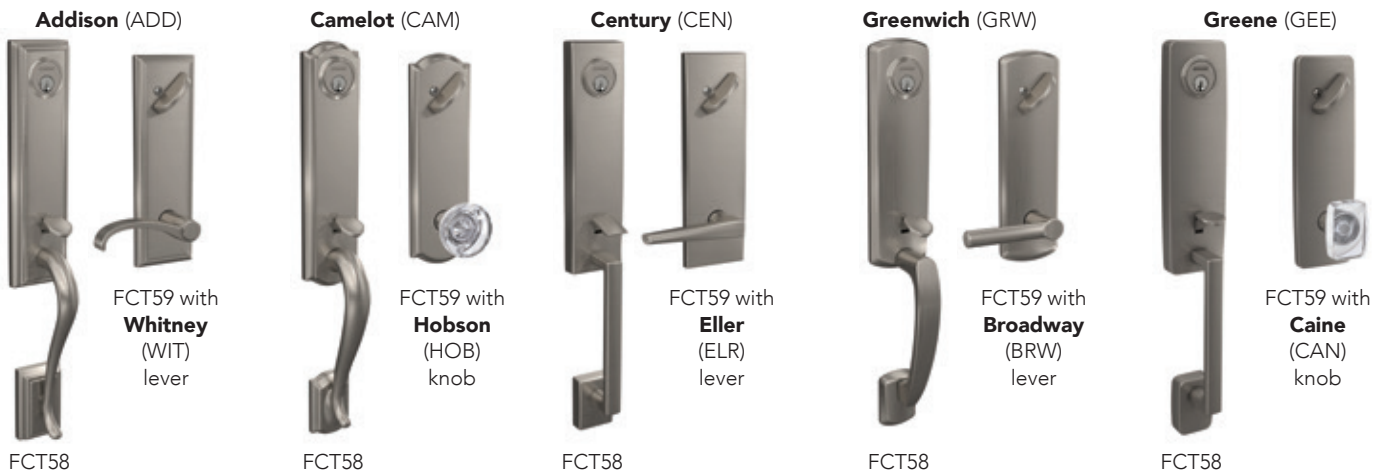

EASY INSTALLATION

- Installs in minutes with screwdriver and included allen wrench
- Adjustable pieces guarantee fit on standard doors
- Simple 3-step deadbolt assembly