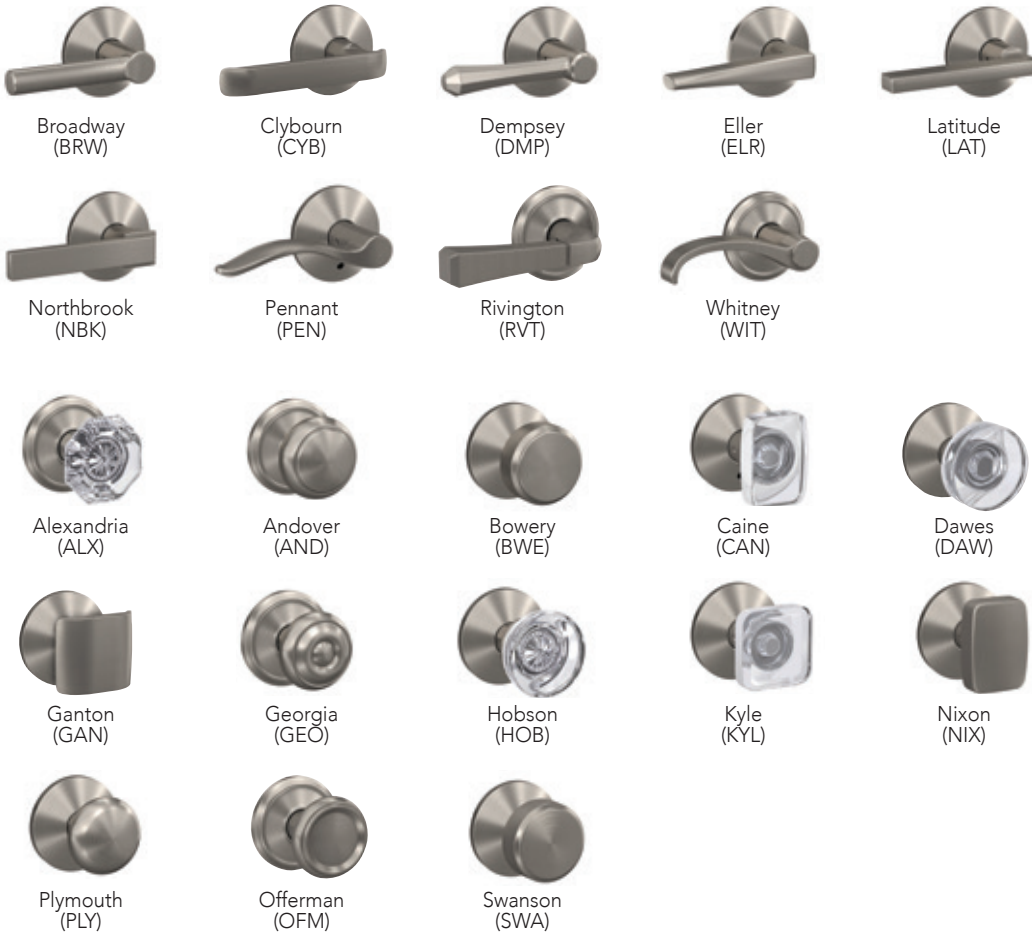

FC59 Available Interior Styles

Broadway
(BRW)

Clybourn
(CYB)

Dempsey
(DMP)

Eller
(ELR)

Latitude
(LAT)

Northbrook
(NBK)

Pennant
(PEN)

Rivington
(RVT)

Whitney
(WIT)

Alexandria
(ALX)

Andover
(AND)

Bowery
(BWE)

Caine
(CAN)

Dawes
(DAW)

Ganton
(GAN)

Georgia
(GEO)

Hobson
(HOB)

Kyle
(KYL)

Nixon
(NIX)

Plymouth
(PLY)

Offerman
(OFM)

Swanson
(SWA)