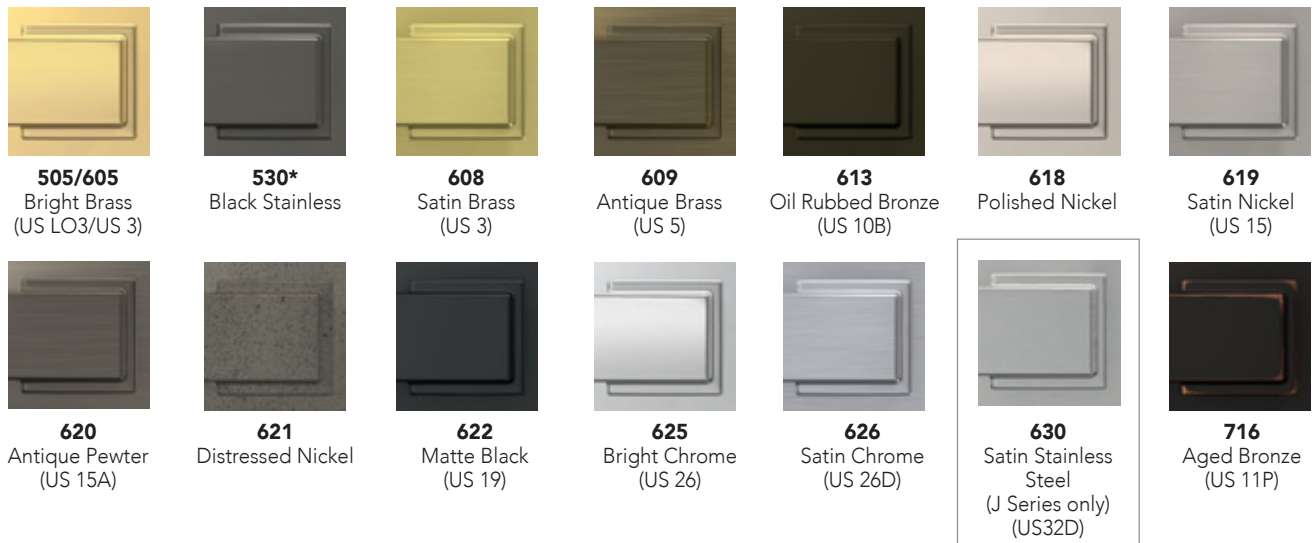

Functions

	F&B Series	J series	FC series
Combined Interior Function	n/a	n/a	FC21
Single cylinder deadbolt	B60	JD60	B60
Passage lock (hall & closet)	F10	J10	n/a
Privacy lock (bed & bath)	F40	J40	n/a
Keyed entry lock	F51A	J54	F51A
Dummy lock	F170	J170	FC172
Outside trim of handleset	F58	JH58	FC58/FCT58
Inside trim of handleset	F59	JH59	FC59/FCT59
Lower half of handleset	FE285	n/a	FC285
Keypad entry (Auto-Lock)	FE575	n/a	n/a
Keypad entry (Flex-Lock)	FE595	n/a	n/a
Keypad deadbolt	BE365	n/a	n/a
Schlage Touch® Keyless Touchscreen Lever	FE695	n/a	n/a
Schlage Touch® Keyless Touchscreen Deadbolt	BE375	n/a	n/a
Schlage Connect® Smart Deadbolt	BE468	n/a	n/a
Schlage Sense® Smart Deadbolt	BE479	n/a	n/a
Schlage Encode Smart WiFi Deadbolt	BE489	n/a	n/a
Schlage Encode™ with Handleset	FE489/FCE489	n/a	n/a
Schlage Encode™ Combo Pack	FBE489	n/a	n/a

Finish options (US code)

* Only available to res pro and in the Schlage Custom and B Series lines