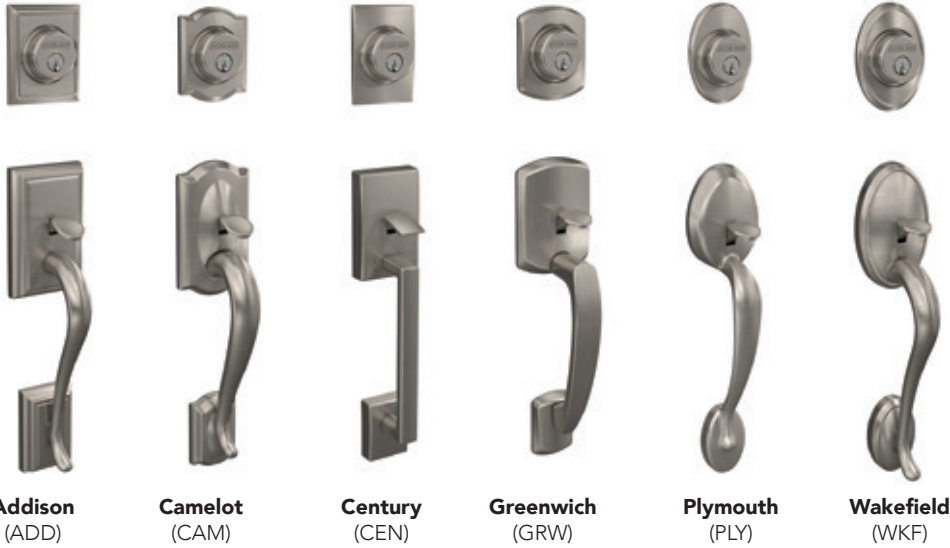

HANDLESETS FC SERIES

FC58 Available Exterior Styles

Addison
(ADD)

Camelot
(CAM)

Century
(CEN)

Greenwich
(GRW)

Plymouth
(PLY)

Wakefield
(WKF)