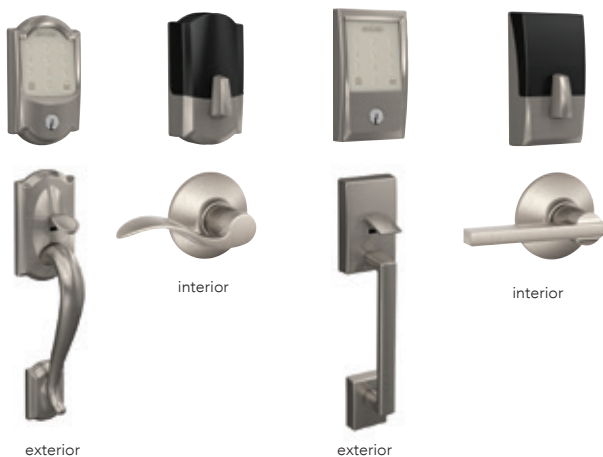

QUICK AND EASY INSTALLATION

- Installs in minutes with just a screwdriver
- Snap 'n Stay™ technology frees up both hands for easy installation
- Guaranteed to fit on standard doors

WORKS WITH:

**MORE HOME AUTOMATION OPTIONS ARE AVAILABLE:
[SCHLAGE.COM/ENCODEPARTNERS](https://www.schlage.com/encodepartners)**

*Visit securehome.org to learn more about BHMA grading..

PEACE OF MIND FROM ANYWHERE

- Secure remote access from anywhere - no hubs or adapters required
- Works with Schlage Home app, Key by Amazon and Amazon Alexa
- Firmware updates through the app ensure future compatibility

BE489 Schlage Encode™ Smart WiFi Deadbolt

FINISHES

Style/Design	Packaging	605	530	608	609	618	619	620	621	622	625	626	716	613
(CAM) Camelot	Box	•	\$540	•	•	•	\$540	•	•	\$540	\$540	•	\$540	•
(CEN) Century	Box	•	540	•	•	•	540	•	•	540	540	•	540	•

List Price Adder:

Decorative trim - add \$10 to list price. See page 23 for details.

Split finish - add \$13 to list price

SCHLAGE ENCODE™ SMART WIFI DEADBOLT

FCE489

FCE489 Schlage Encode™ Smart WiFi Deadbolt with Schlage Custom handleset exterior