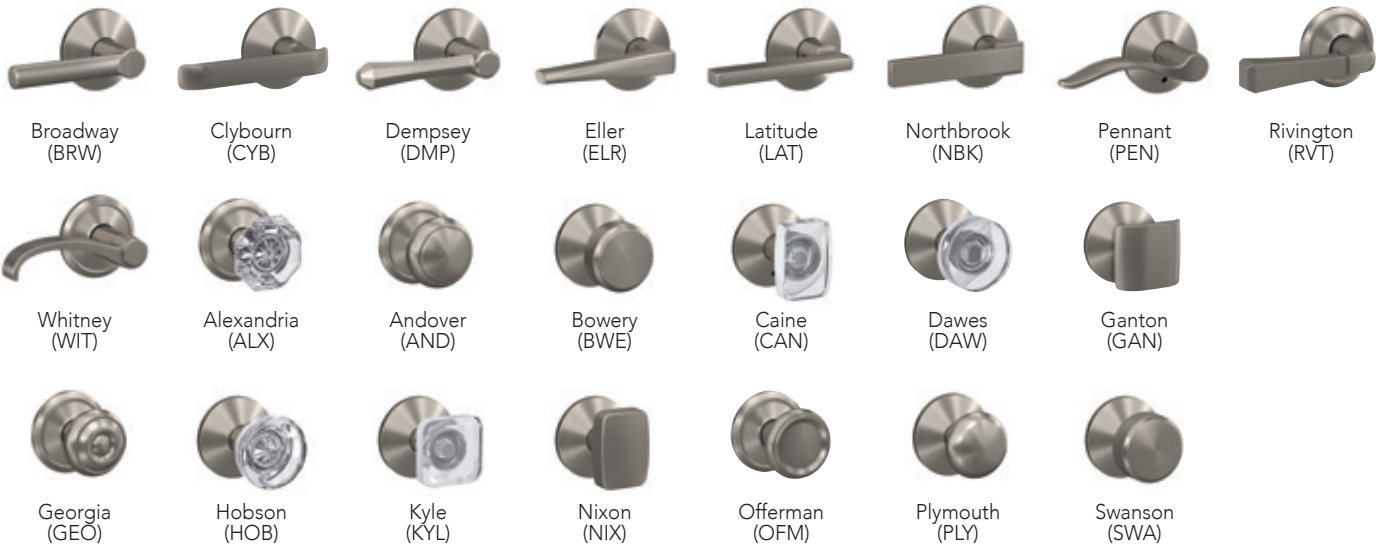

FC SERIES LEVERS AND KNOBS