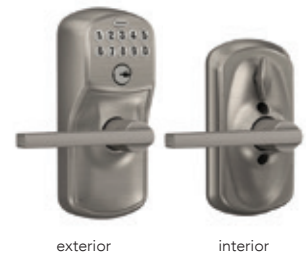

FE595
Plymouth x Latitude
(PLY) (LAT)