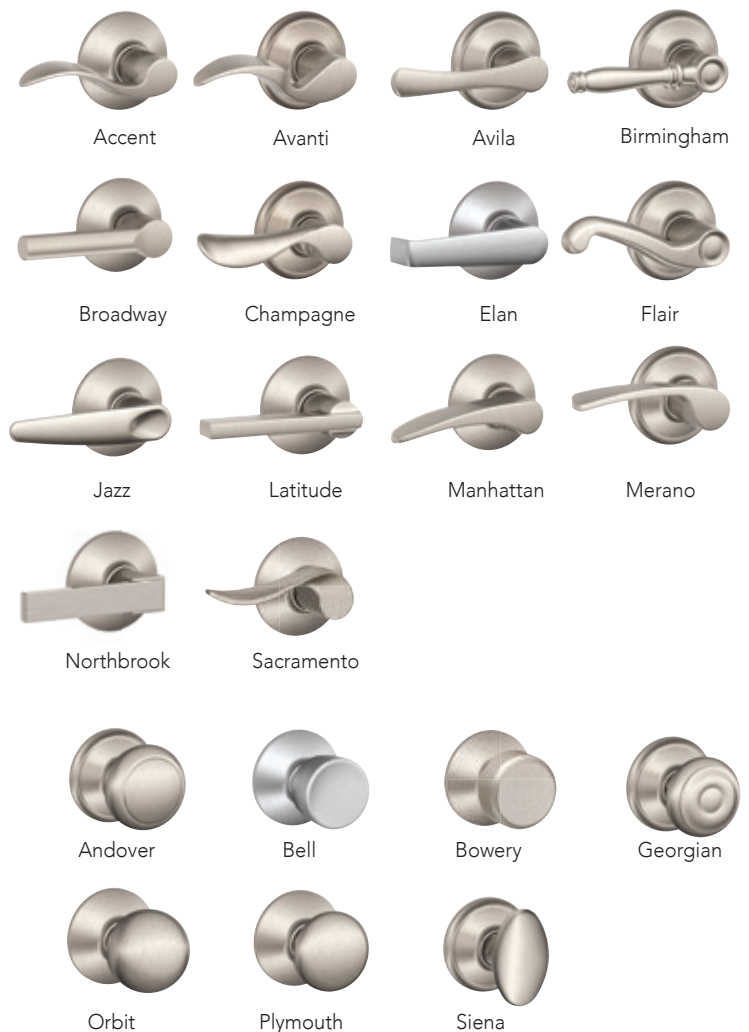

Style is in the *details.*

Schlage believes that the “finishing touch” is just as important as the first. Which is why we make distinctive door hardware designed not just to match your personal style, but to welcome you home. From classic looks that never go out of style to bold contemporary designs, our knobs and levers fit and accentuate virtually any décor – and, with multiple functions available, any door.

PROVEN QUALITY & DURABILITY

- Highest residential security rating
- Safe and Easy Exit keyed entry lock unlocks when the door is opened from the inside, allowing you to leave quickly and conveniently, and re-enter easily
- Limited lifetime finish and mechanical guarantee*
- BHMA Residential Grade AAA
- Commercial Grade 2 product

EASY INSTALLATION

- Guaranteed to fit on standard doors
- Installs in minutes with a screwdriver
- Reversible levers available
- Self-guiding screws align and snap themselves into place
- Universal latches slide easily into place, requiring no additional tools or manual adjustments

*See the product warranty for full details