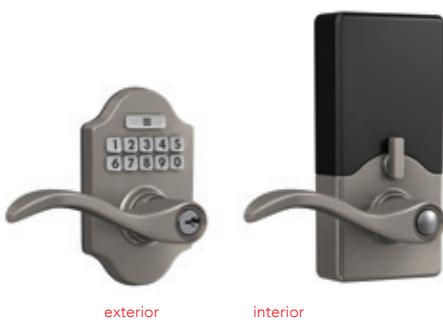

JFE105
Billows
(BIL)