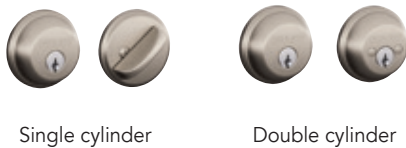

613
Oil Rubbed
Bronze

618
Polished Nickel

619
Satin Nickel

** Available in Schlage Custom and Schlage Electronics only.

F AND FC SERIES HANDLESETS

*Not available in FC series

B SERIES DEADBOLTS

Deco deadbolts available. See deco trim for details
* No matching deadbolt