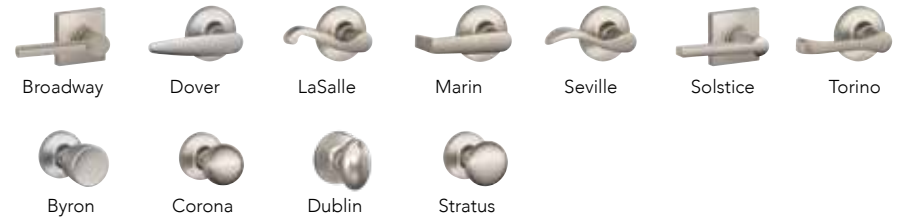

Siena

* Decorative trim options available with B-Series deadbolts and F-Series levers and knobs. View deco options on each sell sheet.

Schlage Resource Guide

MECHANICAL SECURITY COLLATERAL LINKS

(Click product image to view sell sheet)

SLIDING BARN DOOR HARDWARE

J Strap Sell Sheet

Top Mount Sell Sheet

J-SERIES DEADBOLTS

Single cylinder

J-SERIES HANDLESETS

Barcelona

Paris

J-SERIES LEVERS AND KNOBS

TRUSTED IN OVER
40 MILLION
HOMES

Schlage Resource Guide

ELECTRONIC SECURITY COLLATERAL LINKS

(Click product name to view sell sheet)

[Schlage Electronics Brochure](#)

[Schlage Connected Products Brochure](#)