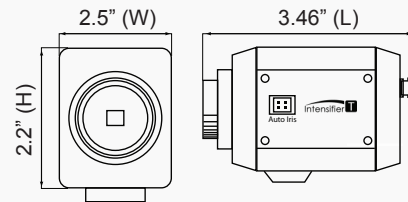

lens not included

Features

- Full HD resolution over coax (HD-TVI)
- Supports Full HD 1080p @ 30fps
- No problems caused by objects that reflect or absorb IR light sources
- True WDR operation
- With presets for different scenarios
- Full OSD operation via UTC (TVI output only)
- Additional analog output for 960H
- 12VDC / 24VAC dual voltage operation
- 5 year warranty

Specifications

Image Sensor.....	1/3" Progressive Scan CMOS, 2MP
Resolution.....	1080p
Minimum Illumination.....	0.001 lux
Effective Pixels.....	1984 (H) x 1105 (V)
Total Pixels.....	2000 (H) x 1121 (V)
TV System.....	NTSC
Scanning Frequency.....	15.734kHz (H) / 59.94Hz (V)
Scanning System.....	Progressive
Synchronization.....	Internal
Communication.....	UTC
S/N Ratio.....	more than 50dB
Video Output.....	CVBS: 1.0Vp-p / 75 ohms
Electronic Shutter Speed.....	Auto / Manual
OSD.....	Available
DWDR.....	On / Off (level adjustable)
Backlight Compensation.....	BLC / HLC / Off
Day/Night.....	Color / BW / Auto / Ext

AGC.....	Level adjustable
White Balance.....	ATW / Push / Manual
Intensify.....	Auto / Off (selectable x2 - x512)
Motion Detection.....	On / Off (4 programmable zones)
Privacy Masking.....	On / Off (8 programmable zones)
Speco DNR.....	High / Med / Low / Off
Sharpness.....	On / Off (level adjustable)
Mirror.....	On / Off
Power Consumption.....	12VDC, 150mA / 24VAC, 2W
Power Supply.....	12VDC / 24VAC dual voltage operation (power supply not included)
Operating Temperature.....	14° F – 122° F
Storage Temperature.....	-4° F – 140° F
Dimensions.....	2.5" (W) x 2.2" (H) x 3.46" (L)
Weight.....	1.5 lbs.

Optional Accessories

Optional Lenses

VFMP2.712DC ..... 2.7-12mm megapixel varifocal lens