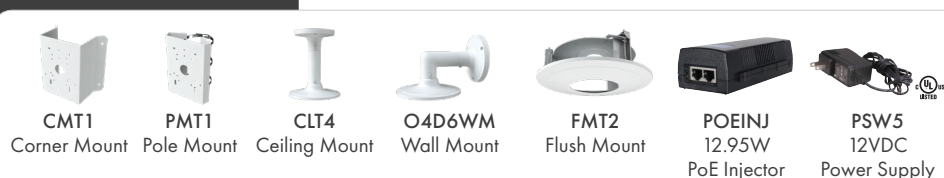

Optional Accessories