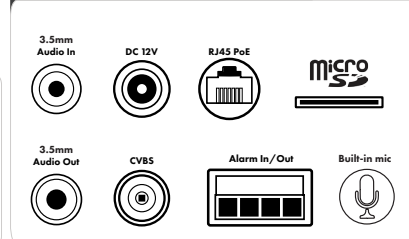

System Specifications

PoE	Standard (IEEE 802.3af)
Analytics	Motion, Exception, Line Crossing, Region Intrusion, Museum Search, Vehicle/Human Detection, Face Recognition, People Counting
Alarm Triggers	Analytics, SD card error
Alarm Events	FTP upload, email upload
Image Settings	Watermark, IP address filtering, video mask, password protection

Operating & Unit Specifications

Power	PoE, 12VDC (power supply not included)
Power Consumption	< 8W
Operating Temperature	-40°F ~ 140°F
Operating Humidity	Less than 95 % (non-condensing)
Unit Dimensions	5.55" (φ) x 4.01" (H)
Unit Weight	1.96 lb.
Certifications	FCC, RoHS

Optional Accessories

Cameras Interfaces

ONVIF is a trademark of Onvif, Inc. Chrome and Firefox use Java which requires an initial internet connection. Apple and the Apple logo are trademarks of Apple Inc., registered in the U.S. and other countries. App Store is a service mark of Apple Inc. Android, Google Play and the Google Play logo are trademarks of Google Inc. Amazon's trademark is used under license from Amazon.com, Inc. or its affiliates. Speco Technologies is constantly developing and improving products. We reserve the right to modify product design and specifications without notice and without incurring any obligation. Spec Rev. 1/4/22