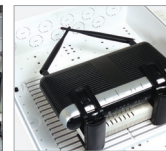

2. DIMENSIONS

Inside: H 42"/W 14"/D 4.0" (scalable in 21" increments)
 Outside: H 47.1"/W 19.5"/D 4.7"

3. FEATURES & BENEFITS

- WiFi transparent, engineered plastic delivers up to 15x more WiFi pass-through than metal alternatives.
- Large internal space for installation of active, passive, and cable management components.
- Standardized mounting hole pattern supports unique Primex Rail, Shelf, and Universal Mounting Systems for components.
- Multiple entry/exit knockouts on top and bottom support microduct and robust cable runs.
- Lightweight design allows for easy transport and installation.
- Optional key or hex locks available for enhanced security.
- UL-compliant and fire-retardancy tested for heightened safety and durability.

*Enclosures should not be mounted in a fire-rated wall.

4. CONFIGURATIONS

Part #	Part Name	Description
125-1212	P4200K	42" Enclosure Base & Hinged Lid
125-0993	P4200B	42" Enclosure Base (no lid)
125-0998	P4200LF	42" Enclosure Hinged Lid (no base)
125-1073	KLK	MDE Key Lock (1pc)
125-1678	HLK	MDE Hex Lock (1pc)

*Visit primex.com for narrow and deep configurations

125-1073 Key Lock
125-1678 Hex Lock

Shelf Mounting System (SMS)

Rail Mounting System (RMS)

Universal Mounting System (UMS)

FOR MORE INFORMATION CONTACT: