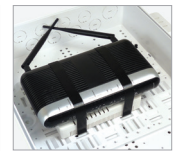

2. DIMENSIONS

Inside: H 42"/W 14"/D 4.0" (scalable in 21" increments)
 Outside: H 47.1"/W 19.5"/D 4.7"

3. FEATURES & BENEFITS

- WiFi transparent, engineered plastic delivers up to 15x more WiFi pass-through than metal alternatives.
- Large internal space for installation of active, passive, and cable management components.
- Standardized mounting hole pattern supports unique Primex Rail, Shelf, and Universal Mounting Systems for components.
- Multiple entry/exit knockouts on top and bottom support microduct and robust cable runs.
- Lightweight design allows for easy transport and installation.
- Optional key or hex locks available for enhanced security.
- UL-compliant and fire-retardancy tested for heightened safety and durability.

*Visit primex.com for narrow and deep configurations

125-1073 Key Lock
125-1678 Hex Lock

Shelf Mounting System (SMS)

Rail Mounting System (RMS)

Universal Mounting System (UMS)

FOR MORE INFORMATION CONTACT: