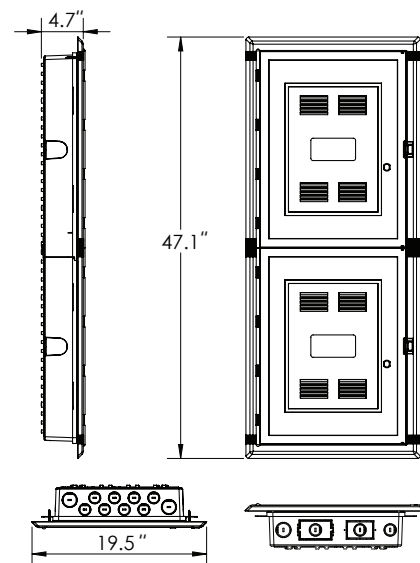

2. DIMENSIONS

Inside: H 42"/W 14"/D 4.0" (scalable in 21" increments)
 Outside: H 47.1"/W 19.5"/D 4.7"

3. FEATURES & BENEFITS

- WiFi transparent, engineered plastic delivers up to 15x more WiFi pass-through than metal alternatives.
- Large internal space for installation of active, passive, and cable management components.
- Standardized mounting hole pattern supports unique Primex Rail, Shelf, and Universal Mounting Systems for components.
- Multiple entry/exit knockouts on top and bottom support microduct and robust cable runs.
- Lightweight design allows for easy transport and installation.
- Optional key or hex locks available for enhanced security.
- UL-compliant and fire-retardancy tested for heightened safety and durability.

*Visit primex.com for narrow and deep configurations

125-1073 Key Lock
125-1678 Hex Lock

Shelf Mounting System (SMS)

Rail Mounting System (RMS)

Universal Mounting System (UMS)

FOR MORE INFORMATION CONTACT: