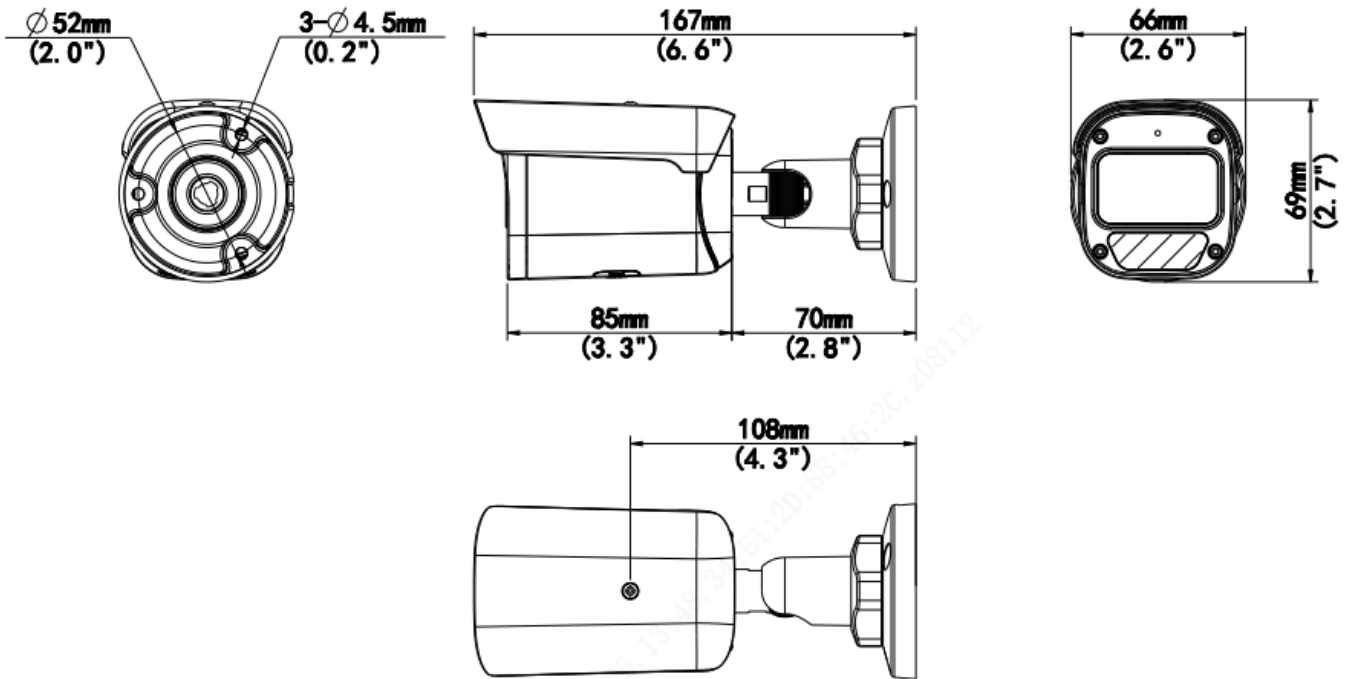

## Key Features

- High quality image with 4MP, 1/3"CMOS sensor
- 4MP (2560\*1440)@25/20fps; 3MP (2304\*1296)@30/25fps; 2MP (1920\*1080)@30/25fps; 720P (1280\*720)@30/25fps
- Ultra 265, H.265, H.264, MJPEG
- Smart IR, up to 30m (98ft) IR distance
- Supports 128 G Micro SD card
- Support PoE power supply
- 3-Axis

## Specifications

	EC-B4F28M				
<b>Camera</b>					
Sensor	1/3", 4.0 megapixel, progressive scan, CMOS				
Min. Illumination	Colour: 0.01Lux (F2.0, AGC ON) 0Lux with IR				
Day/Night	IR-cut filter with auto switch (ICR)				
Shutter	Auto/Manual, 1 ~ 1/100000s				
Adjustment angle	Pan: 0° ~ 360°, Tilt: 0° ~ 75°, Rotate: 0° ~ 360°				
S/N	>56dB				
WDR	DWDR				
<b>Lens</b>					
Lens Type	2.8mm @2.0, Fixed-focal				
Lens Mount	M12				
Angle of View (H)	97.0°	79.0°			
Angle of View (V)	52.2°	42.3°			
Angle of View (O)	107.5°	85.1°			
<b>DORI</b>					
DORI Distance	Lens (mm)	Detect (m)	Observe (m)	Recognize (m)	Identify (m)
	2.8	63.0	25.2	12.6	6.3
<b>Illuminator</b>					
IR Range	Up to 30m (98ft) IR range				
Wavelength	850nm				
IR On/Off Control	Auto/Manual				
<b>Video</b>					
Video Compression	Ultra 265, H.265, H.264, MJPEG				
H.264 code profile	Baseline profile, Main profile, High profile				
Frame Rate	Main Stream: 4MP (2560*1440), Max 25fps; 3MP (2304*1296), Max 30fps; 1080P (1920*1080), Max 30fps; 720P (1280*720), Max 30fps Sub Stream: 4CIF (704*576), Max 30fps; 640*360, Max 30fps; 2CIF(704*288), Max 30fps; CIF(352*288), Max 30fps;				
Video Bit Rate	128 Kbps~6144 kbps				
U-code	Supported				
OSD	Up to 4 OSDs				
Privacy Mask	Up to 4 areas				
ROI	Up to 8 areas				
Motion Detection	Up to 4 areas				
<b>Image</b>					
White Balance	Auto/Outdoor/Fine Tune/Sodium Lamp/Locked/Auto2				
Image Setting	Image rotation, brightness, saturation, contrast, sharpness, gain adjustable by web browser				
Digital noise reduction	2D/3D DNR				
Smart IR	Support				

## Dimensions