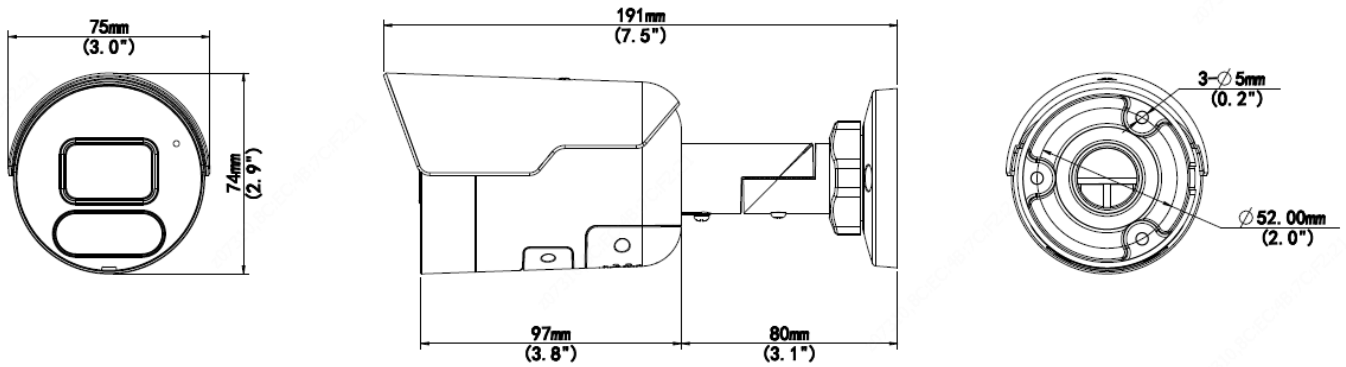

## Key Features

- High quality image with 4MP, 1/2.7" CMOS sensor
- 4MP (2688\*1520)@ 30/25fps; 4MP (2560\*1440)@ 30/25fps; 3MP (2304\*1296) @30/25fps; 2MP (1920\*1080) @30/25fps;
- Ultra 265, H.265, H.264, MJPEG
- Supports sound and light alarm linkage. When Smart intrusion prevention is triggered, the camera links sound alarm and light linkage.
- 120dB true WDR technology enables clear image in strong light scene
- Support 9:16 Corridor Mode
- Built-in Mic and Speaker
- Smart IR, up to 30m (98ft) IR distance
- Supports 256 G Micro SD card
- IP67 protection
- Support PoE power supply

Power	DC 12V±25%, PoE (IEEE 802.3af)
	Power consumption: Max 11.5W
Power Interface	Ø 5.5mm coaxial power plug
Dimensions (L × W × H)	191× 75 × 74mm (7.5" × 3.0" × 2.9")
Weight	0.50kg (1.10lb)
Material	Metal
Working Environment	-30°C ~ 60°C (-22°F ~ 140°F), Humidity: ≤95% RH (non-condensing)
Storage Environment	-30°C ~ 60°C (-22°F ~ 140°F), Humidity: ≤95% RH (non-condensing)
Surge Protection	4KV
Reset Button	Supported
Protection	Ingression protection: IP67

## Dimensions