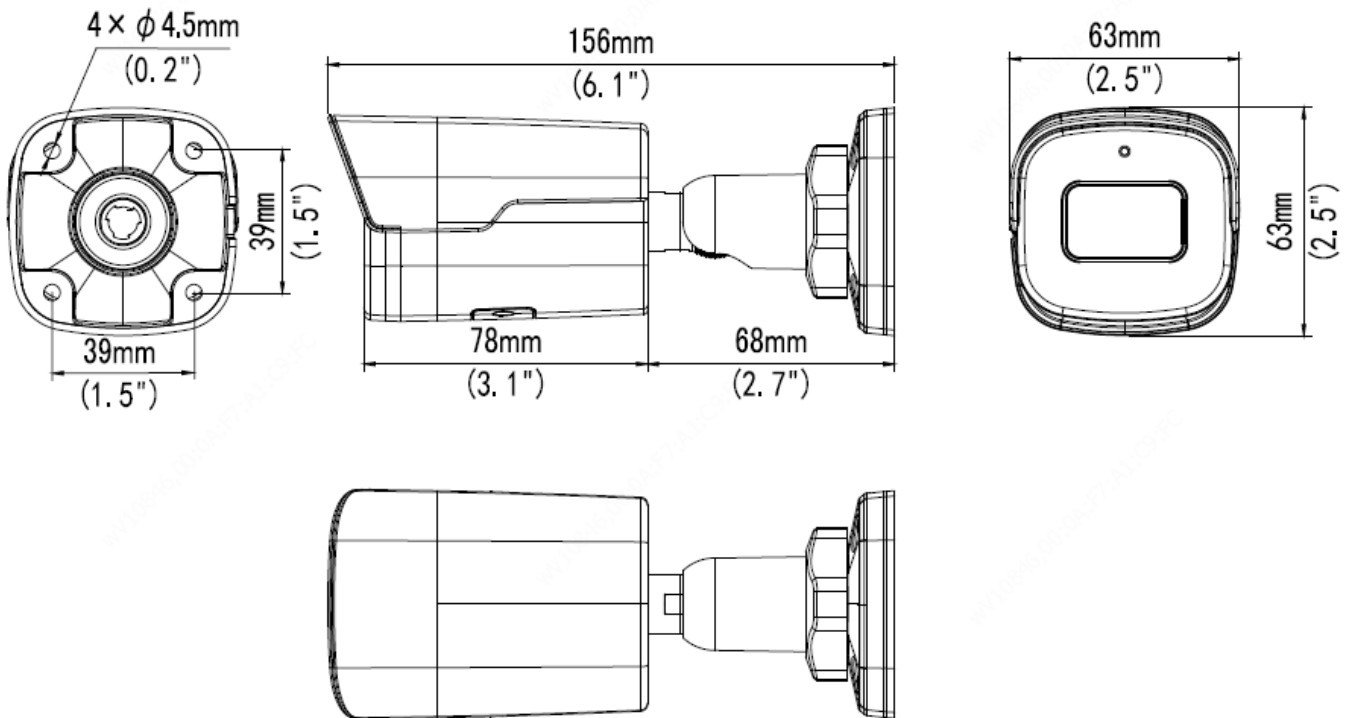

UL 62368-1
Environment	CE-ROHS (2011/65/EU;(EU)2015/863); WEEE (2012/19/EU); REACH (Regulation (EC) No 1907/2006)
Protection	Ingression protection: IP67 (IEC 60529-2013)
General	
Power	DC 12V±25%, PoE (IEEE 802.3af)
	Power consumption: Max 6.0W
Power Interface	Ø 5.5mm coaxial power plug
Dimensions (L × W × H)	156 × 63 × 63mm (6.1" × 2.5" × 2.5")
Weight	0.41kg (0.90lb)
Material	Metal
Working Environment	-30°C ~ 60°C (-22°F ~ 140°F), Humidity: ≤95% RH (non-condensing)
Storage Environment	-30°C ~ 60°C (-22°F ~ 140°F), Humidity: ≤95% RH (non-condensing)
Surge Protection	4KV
Reset Button	Supported

Dimensions