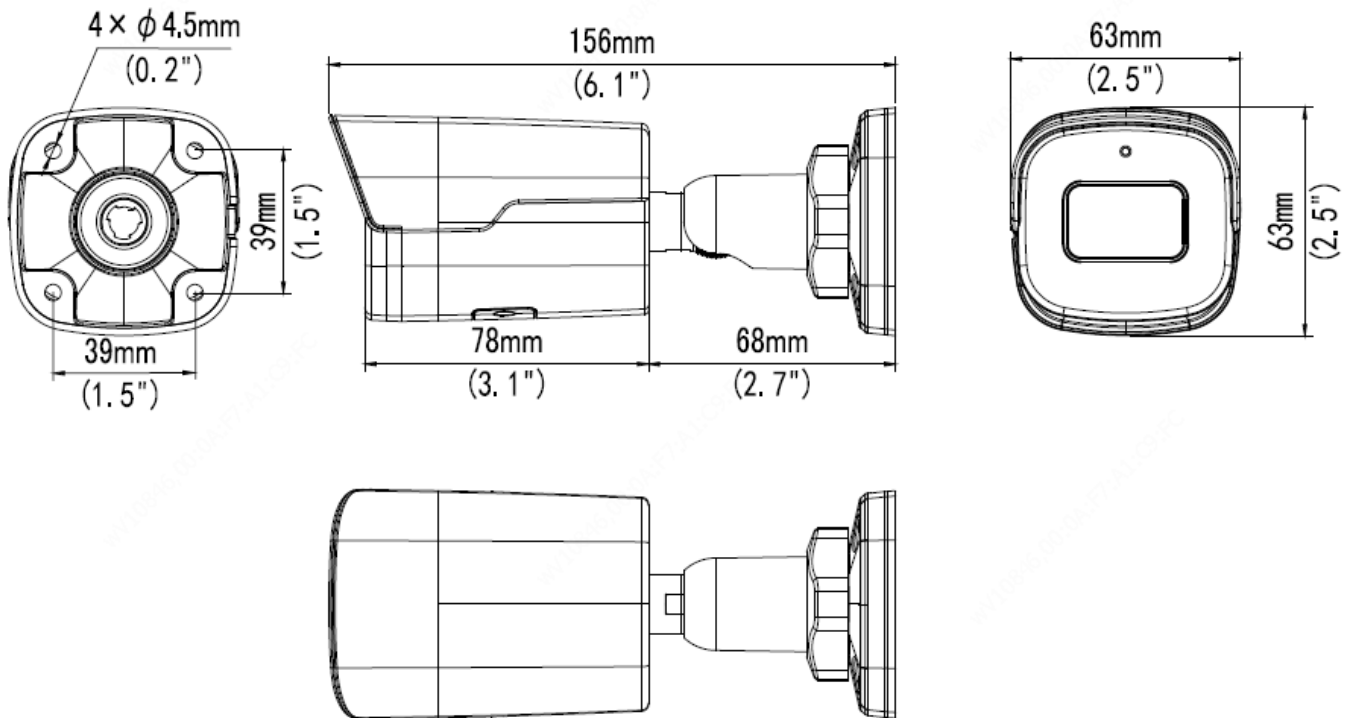

UL 62368-1
Environment	CE-ROHS (2011/65/EU;(EU)2015/863); WEEE (2012/19/EU); REACH (Regulation (EC) No 1907/2006)
Protection	Ingression protection: IP67 (IEC 60529-2013)
General	
Power	DC 12V±25%, PoE (IEEE 802.3af)
	Power consumption: Max 6.0W
Power Interface	Ø 5.5mm coaxial power plug
Dimensions (L × W × H)	156 × 63 × 63mm (6.1" × 2.5" × 2.5")
Weight	0.41kg (0.90lb)
Material	Metal
Working Environment	-30°C ~ 60°C (-22°F ~ 140°F), Humidity: ≤95% RH (non-condensing)
Storage Environment	-30°C ~ 60°C (-22°F ~ 140°F), Humidity: ≤95% RH (non-condensing)
Surge Protection	4KV
Reset Button	Supported

Dimensions