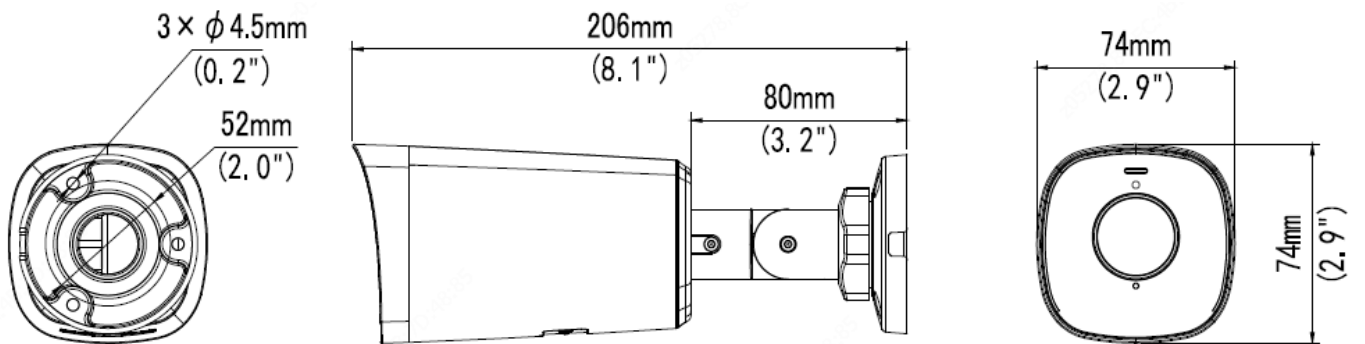

Power Interface	∅ 5.5mm coaxial power plug
Dimensions (L × W × H)	206 × 74 × 74mm (8.1" × 2.9" × 2.9")
Weight	0.51kg (1.12lb)
Material	Metal
Working Environment	-30°C ~ 60°C (-22°F ~ 140°F), Humidity: ≤95% RH (non-condensing)
Storage Environment	-30°C ~ 60°C (-22°F ~ 140°F), Humidity: ≤95% RH (non-condensing)
Surge Protection	4KV
Reset Button	Supported
Protection	Ingression protection: IP67

Dimensions