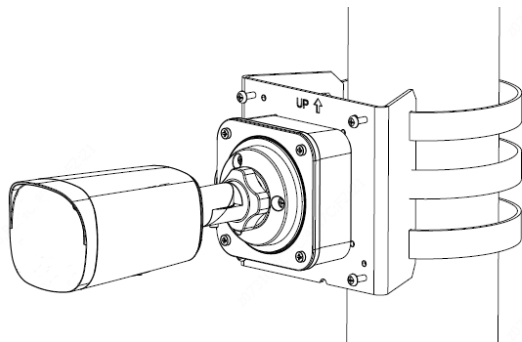

Power Interface	∅ 5.5mm coaxial power plug
Dimensions (L × W × H)	206 × 74 × 74mm (8.1" × 2.9" × 2.9")
Weight	0.51kg (1.12lb)
Material	Metal
Working Environment	-30°C ~ 60°C (-22°F ~ 140°F), Humidity: ≤95% RH (non-condensing)
Storage Environment	-30°C ~ 60°C (-22°F ~ 140°F), Humidity: ≤95% RH (non-condensing)
Surge Protection	4KV
Reset Button	Supported
Protection	Ingression protection: IP67

Dimensions

Accessories

TR-JB06-IN

TR-JB05-B-IN

TR-UP06-C-IN

TR-A01-IN

Pole Mount

TR-JB06-IN+ TR-UP06-C-IN