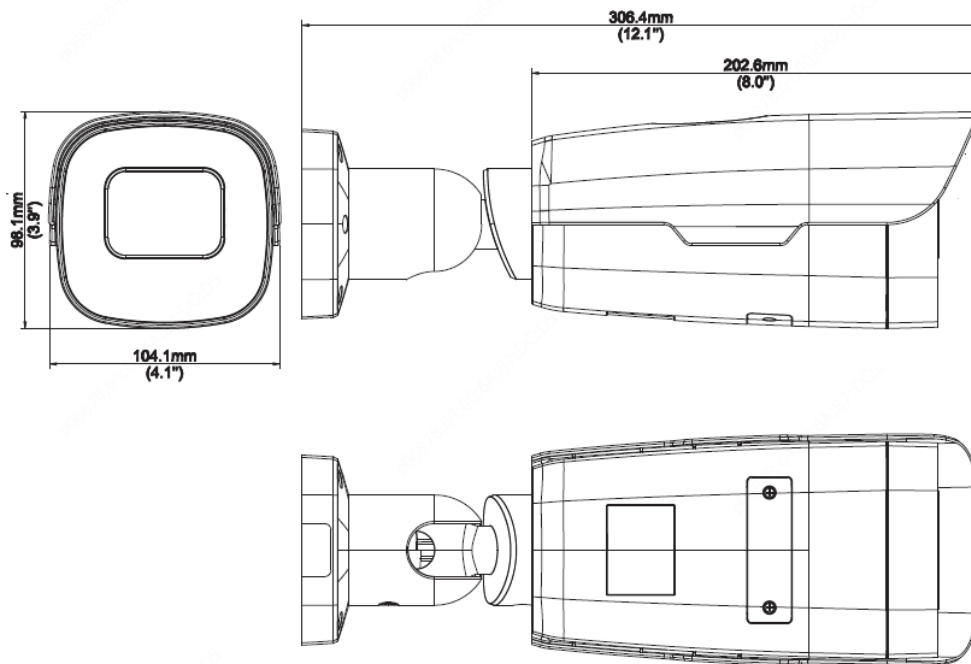

## Specifications

	IPC268EA-DZK				
Camera					
Sensor	1/1.8", 8.0 megapixel, progressive scan, CMOS				
Lens	2.8-12mm@F1.2, AF automatic focusing and motorized zoom lens				
Iris	Auto aperture				
DORI Distance	Lens (mm)	Detect (m)	Observe (m)	Recognize (m)	Identify (m)
	2.8	63.0(206.6ft)	25.2(82.6ft)	12.6(41.3ft)	6.3(20.7ft)
	12	270(885.6ft)	108(354.2ft)	54(177.1ft)	27(88.6ft)
Angle of View (H)	41.6°~106.5°				
Angle of View (V)	24.0°~55.0°				
Angle of View (O)	47°~126°				
Shutter	Auto/Manual, 1 ~ 1/100000s				
Min. Illumination	Colour:0.002lux (F1.2, AGC ON) 0 lux with IR				
WDR	120dB				
Day/Night	IR-cut filter with auto switch (ICR)				
S/N	>55dB				
IR Range	Up to 100m (328 ft) IR range				
Wavelength	850nm				
IR On/Off Control	Auto/Manual				
Defog	Digital Defog				
<b>Video</b>					
Video Compression	Ultra 265,H.265,H.264,MJPEG				
Frame Rate	Main Stream: 8MP(3840*2160),Max 30fps; 4MP(2560*1440),Max 30fps; 2MP(1920*1080),Max 30fps; Sub Stream: 2MP (1920*1080), Max 30fps; Third Stream: D1 (720*576), Max 30fps Fourth Stream: D1 (720*576), Max 30fps Fifth Stream: D1 (720*576), Max 30fps				
Video Bit Rate	128 Kbps~16 Mbps				
ROI	Supported				
Video stream	Five streams				
OSD	Up to 8 OSDs				
Privacy Mask	Up to 8 areas(8 blacks/8 mosaics)				
<b>Image</b>					
White Balance	Auto/Outdoor/Fine Tune/Sodium Lamp/Locked/Auto2				
Digital noise reduction	2D/3D DNR				
Smart IR	Support				
Flip	Normal/Flip Vertical/Flip Horizontal/180°/90°Clockwise/90°Anti-clockwise				
HLC	Support				
BLC	Support				
<b>Smart</b>					
General Function	Watermark, IP Address Filtering, Tampering Alarm, Alarm input, Alarm output, Access Policy, ARP Protection, RTSP Authentication, User Authentication				
<b>Audio</b>					
Audio Compression	G.711U,G.711A				
Two way audio	Supported				
Sampling Rate	8KHZ				

## Dimensions