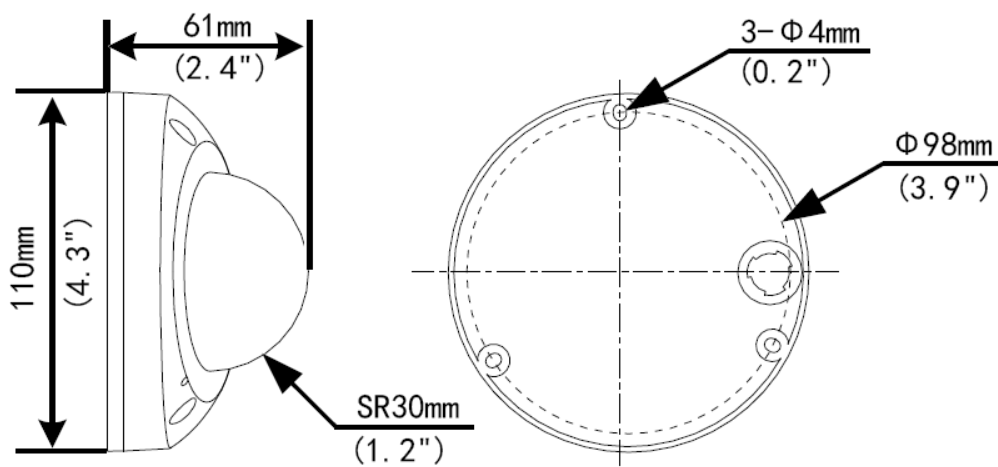

## Specifications

IPC3145B-ADF28K-I0					
<b>Camera</b>					
Sensor	1/3", 4.0 megapixel, progressive scan, CMOS				
Lens	2.8mm@F1.6				
DORI Distance	Lens (mm)	Detect (m)	Observe (m)	Recognize (m)	Identify (m)
	2.8	63	25.2	12.6	6.3
Angle of View (H)	101.1°				
Angle of View (V)	55.3°				
Angle of View (O)	111.1°				
Adjustment angle	Pan: 0° ~ 90°		Tilt: 0° ~ 68°		Rotate: 0° ~ 360°
Shutter	Auto/Manual, 1 ~ 1/100000s				
Minimum Illumination	Colour: 0.003Lux (F1.6, AGC ON) 0Lux with IR				
Day/Night	IR-cut filter with auto switch (ICR)				
S/N	>56 dB				
IR Range	Up to 30m (98ft) IR range				
wavelength	850nm				
IR On/Off Control	Auto/Manual				
Defog	Digital Defog				
WDR	120dB				
<b>Video</b>					
Video Compression	Ultra 265, H.265, H.264, MJPEG				
H.264 code profile	Baseline profile, Main Profile, High Profile				
Frame Rate	Main Stream: 4MP (2688*1520), Max 30fps; 4MP (2560*1440), Max 30fps; 3MP (2304*1296), Max 30fps; 2MP (1920*1080), Max 30fps; Sub Stream: 720P (1280*720), Max 30fps; D1 (720*576), Max 30fps; 640*360,Max 30fps; 2CIF(704*288), Max 30fps; CIF(352*288), Max 30fps; Third Stream: D1 (720*576), Max 30fps; 640*360,Max 30fps; 2CIF(704*288), Max 30fps; CIF(352*288), Max 30fps;				
Video Bit Rate	128 Kbps~16 Mbps				
9:16 Corridor Mode	Supported				
OSD	Up to 8 OSDs				
Privacy Mask	Up to 4 areas				
ROI	Up to 8 areas				
Motion Detection	Up to 4 areas				
<b>Image</b>					
White Balance	Auto/Outdoor/Fine Tune/Sodium Lamp/Locked/Auto2				
Digital noise reduction	2D/3D DNR				
Smart IR	Support				
Flip	Normal/Vertical/Horizontal/180°/90°Clockwise/90°Anti-clockwise				
Dewarping	N/A				
BLC	Supported				
HLC	Supported				

## Dimensions