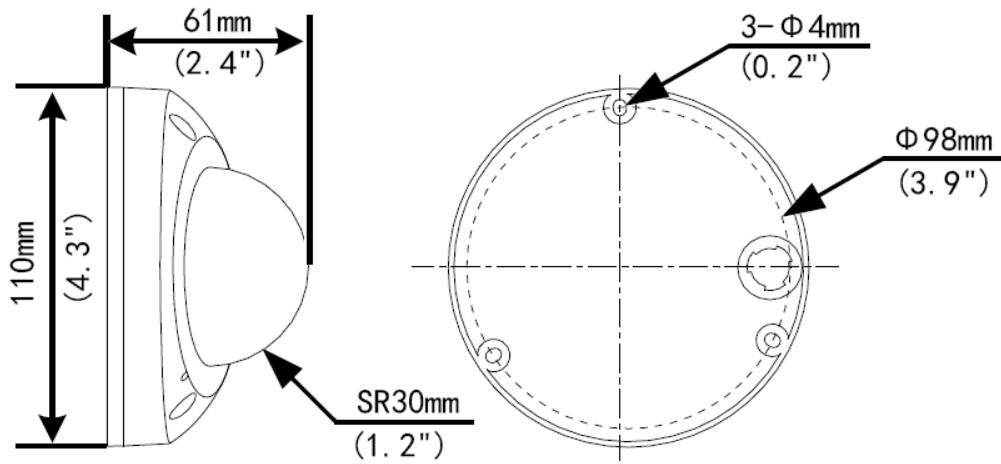

Dimensions

Accessories

TR-JB03-G-IN

TR-JB07/WM03-G-IN

TR-WM03-D-IN

TR-CM24-IN