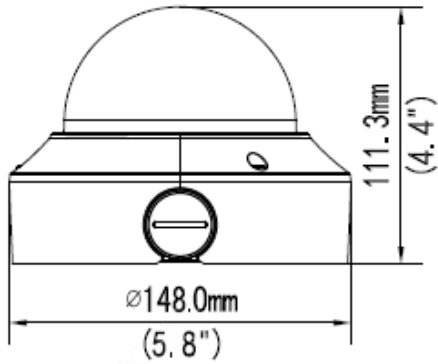

## Specifications

IPC3234EA-HDZK					
<b>Camera</b>					
Sensor	1/1.8", 4.0 megapixel, progressive scan, CMOS				
Lens	2.8-12mm@F1.2, AF automatic focusing and motorized zoom lens				
Iris	Auto aperture				
DORI Distance	Lens (mm)	Detect (m)	Observe (m)	Recognize (m)	Identify (m)
	2.8	63.0(206.6ft)	25.2(82.6ft)	12.6(41.3ft)	6.3(20.7ft)
	12	270(885.6ft)	108(354.2ft)	54(177.1ft)	27(88.6ft)
Angle of View (H)	42.6°~113.7°				
Angle of View (V)	24.1°~59°				
Angle of View (O)	48.9°~128.1°				
Shutter	Auto/Manual, 1 ~ 1/100000s				
Adjustment angle	Pan: 0°~355°		Tilt: 0°~70°		Rotate: 0°~355
Min. Illumination	Colour:0.0005lux (F1.2, AGC ON) 0 lux with IR				
WDR	120dB				
Day/Night	IR-cut filter with auto switch (ICR)				
S/N	>55dB				
IR Range	Up to 40m (131 ft) IR range				
Wavelength	850nm				
IR On/Off Control	Auto/Manual				
Defog	Digital Defog				
<b>Video</b>					
Video Compression	Ultra 265, H.265, H.264, MJPEG				
Frame Rate	Main Stream: 4MP(2688*1520),Max 60fps; 4MP(2560*1440),Max 60fps; 2MP(1920*1080),Max 60fps; Sub Stream: 2MP (1920*1080), Max 60fps; Third Stream: D1 (720*576), Max 60fps Fourth Stream: D1 (720*576), Max 60fps Fifth Stream: D1 (720*576), Max 60fps				
Video Bit Rate	128 Kbps~16 Mbps				
ROI	Supported				
Video stream	Five streams				
OSD	Up to 8 OSDs				
Privacy Mask	Up to 8 areas (8 blacks / 8mosaic)				
<b>Image</b>					
White Balance	Auto/Outdoor/Fine Tune/Sodium Lamp/Locked/Auto2				
Digital noise reduction	2D/3D DNR				
Smart IR	Support				
Flip	Normal/Flip Vertical/Flip Horizontal/180°/90°Clockwise/90°Anti-clockwise				
HLC	Support				
BLC	Support				
<b>Smart</b>					
General Function	Watermark, IP Address Filtering, Tampering Alarm, Alarm input, Alarm output, Access Policy, ARP Protection, RTSP Authentication, User Authentication				

## Dimensions