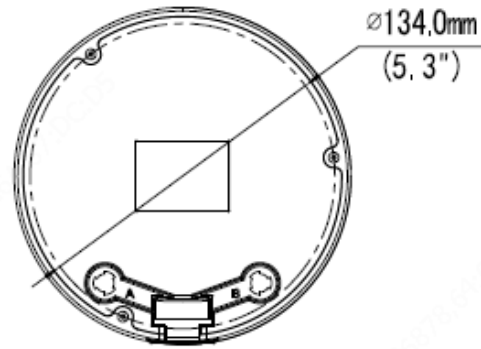

## Specifications

IPC3234EA-HDZK					
<b>Camera</b>					
Sensor	1/1.8", 4.0 megapixel, progressive scan, CMOS				
Lens	2.8-12mm@F1.2, AF automatic focusing and motorized zoom lens				
Iris	Auto aperture				
DORI Distance	Lens (mm)	Detect (m)	Observe (m)	Recognize (m)	Identify (m)
	2.8	63.0(206.6ft)	25.2(82.6ft)	12.6(41.3ft)	6.3(20.7ft)
	12	270(885.6ft)	108(354.2ft)	54(177.1ft)	27(88.6ft)
Angle of View (H)	42.6°~113.7°				
Angle of View (V)	24.1°~59°				
Angle of View (O)	48.9°~128.1°				
Shutter	Auto/Manual, 1 ~ 1/100000s				
Adjustment angle	Pan: 0°~355°		Tilt: 0°~70°		Rotate: 0°~355
Min. Illumination	Colour:0.0005lux (F1.2, AGC ON) 0 lux with IR				
WDR	120dB				
Day/Night	IR-cut filter with auto switch (ICR)				
S/N	>55dB				
IR Range	Up to 40m (131 ft) IR range				
Wavelength	850nm				
IR On/Off Control	Auto/Manual				
Defog	Digital Defog				
<b>Video</b>					
Video Compression	Ultra 265, H.265, H.264, MJPEG				
Frame Rate	Main Stream: 4MP(2688*1520),Max 60fps; 4MP(2560*1440),Max 60fps; 2MP(1920*1080),Max 60fps; Sub Stream: 2MP (1920*1080), Max 60fps; Third Stream: D1 (720*576), Max 60fps Fourth Stream: D1 (720*576), Max 60fps Fifth Stream: D1 (720*576), Max 60fps				
Video Bit Rate	128 Kbps~16 Mbps				
ROI	Supported				
Video stream	Five streams				
OSD	Up to 8 OSDs				
Privacy Mask	Up to 8 areas (8 blacks / 8mosaic)				
<b>Image</b>					
White Balance	Auto/Outdoor/Fine Tune/Sodium Lamp/Locked/Auto2				
Digital noise reduction	2D/3D DNR				
Smart IR	Support				
Flip	Normal/Flip Vertical/Flip Horizontal/180°/90°Clockwise/90°Anti-clockwise				
HLC	Support				
BLC	Support				
<b>Smart</b>					
General Function	Watermark, IP Address Filtering, Tampering Alarm, Alarm input, Alarm output, Access Policy, ARP Protection, RTSP Authentication, User Authentication				

## Dimensions