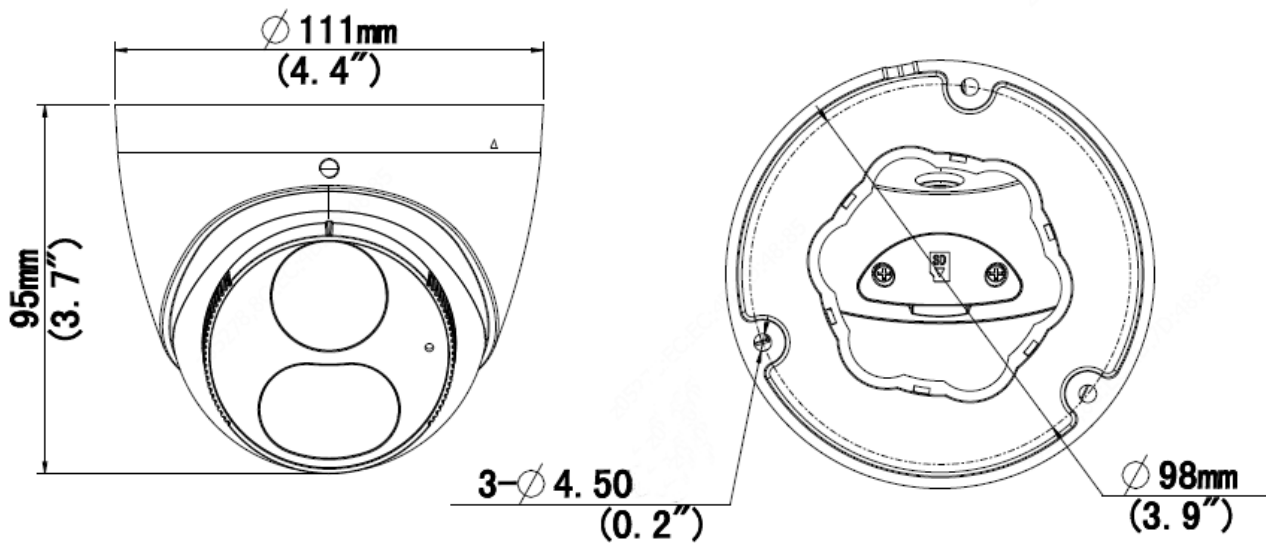

## Specifications

	IPC3618SE-ADF28KM-WL-I0	IPC3618SE-ADF40KM-WL-I0			
<b>Camera</b>					
Sensor	1/2.8", 8.0 megapixel, progressive scan, CMOS				
Minimum Illumination	Colour: 0.0005Lux (F1.0, AGC ON) 0Lux with Light on				
Day/Night	Auto switch				
Shutter	Auto/Manual, 1 ~ 1/100000s				
Adjustment angle	Pan: 3° ~ 360°	Tilt: 0° ~ 80°	Rotate: 3° ~ 360°		
WDR	120dB				
S/N	>56dB				
<b>Lens</b>					
Lens	2.8mm@F1.0	4.0mm@F1.0			
Field of View (H)	106.7°	87.5°			
Field of View (V)	57.1°	46.3°			
Field of View (D)	115.7°	92.4°			
<b>DORI</b>					
DORI Distance	Lens (mm)	Detect (m)	Observe (m)	Recognize (m)	Identify (m)
	2.8	86.9	34.8	17.4	8.7
	4.0	124.1	49.7	24.8	12.4
<b>Illuminator</b>					
Illuminator Range	Up to 30m (98 ft) white light range				
LED On/Off Control	Auto/Manual				
<b>Video</b>					
Video Compression	Ultra 265, H.265, H.264, MJPEG				
H.264 code profile	Baseline profile, Main profile, High profile				
Frame Rate	Main Stream: 8MP (3840*2160), Max 20fps; 5MP (3072*1728), Max 30fps; 4MP (2560*1440), Max 30fps; 1080P (1920*1080), Max 30fps; Sub Stream: 1080P (1920*1080), Max 30fps; 720P (1280*720), Max 30fps; D1 (720*576), Max 30fps; 640*360, Max 30fps; 2CIF(704*288), Max 30fps; CIF(352*288), Max 30fps; Third Stream: D1 (720*576), Max 30fps; 640*360, Max 30fps; 2CIF(704*288), Max 30fps; CIF(352*288), Max 30fps;				
Video Bit Rate	128 Kbps~16 Mbps				
U-code	Support				
ROI	Up to 8 areas				
Video Stream	Triple streams				
OSD	Up to 8 OSDs				
Privacy Mask	Up to 4 areas				
<b>Image</b>					
White Balance	Auto/Outdoor/Fine Tune/Sodium Lamp/Locked/Auto2				
Image Setting	Image rotation, brightness, saturation, contrast, sharpness, gain adjustable by web browser				
Digital Noise Reduction	2D/3D DNR				
Smart IR	Support				
Flip	Normal/Vertical/Horizontal/180°/90°Clockwise/90°Anti-clockwise				

## Dimensions