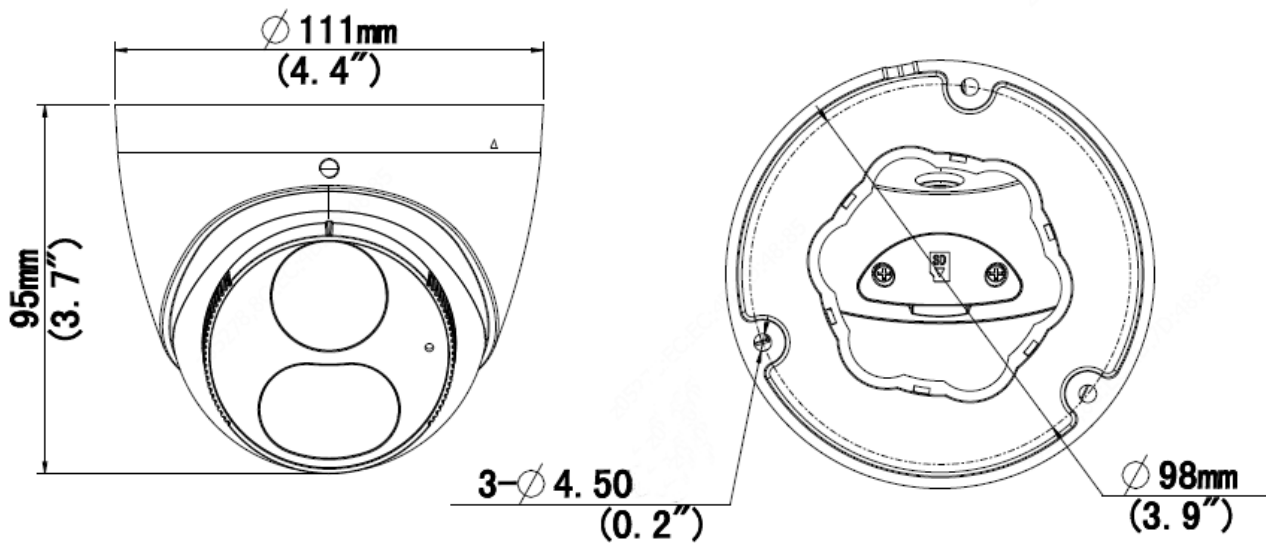

## Specifications

	IPC3618SE-ADF28KM-WL-I0	IPC3618SE-ADF40KM-WL-I0			
<b>Camera</b>					
Sensor	1/2.8", 8.0 megapixel, progressive scan, CMOS				
Minimum Illumination	Colour: 0.0005Lux (F1.0, AGC ON) 0Lux with Light on				
Day/Night	Auto switch				
Shutter	Auto/Manual, 1 ~ 1/100000s				
Adjustment angle	Pan: 3° ~ 360°	Tilt: 0° ~ 80°		Rotate: 3° ~ 360°	
WDR	120dB				
S/N	>56dB				
<b>Lens</b>					
Lens	2.8mm@F1.0		4.0mm@F1.0		
Field of View (H)	106.7°		87.5°		
Field of View (V)	57.1°		46.3°		
Field of View (D)	115.7°		92.4°		
<b>DORI</b>					
DORI Distance	Lens (mm)	Detect (m)	Observe (m)	Recognize (m)	Identify (m)
	2.8	86.9	34.8	17.4	8.7
	4.0	124.1	49.7	24.8	12.4
<b>Illuminator</b>					
Illuminator Range	Up to 30m (98 ft) white light range				
LED On/Off Control	Auto/Manual				
<b>Video</b>					
Video Compression	Ultra 265, H.265, H.264, MJPEG				
H.264 code profile	Baseline profile, Main profile, High profile				
Frame Rate	Main Stream: 8MP (3840*2160), Max 20fps; 5MP (3072*1728), Max 30fps; 4MP (2560*1440), Max 30fps; 1080P (1920*1080), Max 30fps; Sub Stream: 1080P (1920*1080), Max 30fps; 720P (1280*720), Max 30fps; D1 (720*576), Max 30fps; 640*360, Max 30fps; 2CIF(704*288), Max 30fps; CIF(352*288), Max 30fps; Third Stream: D1 (720*576), Max 30fps; 640*360, Max 30fps; 2CIF(704*288), Max 30fps; CIF(352*288), Max 30fps;				
Video Bit Rate	128 Kbps~16 Mbps				
U-code	Support				
ROI	Up to 8 areas				
Video Stream	Triple streams				
OSD	Up to 8 OSDs				
Privacy Mask	Up to 4 areas				
<b>Image</b>					
White Balance	Auto/Outdoor/Fine Tune/Sodium Lamp/Locked/Auto2				
Image Setting	Image rotation, brightness, saturation, contrast, sharpness, gain adjustable by web browser				
Digital Noise Reduction	2D/3D DNR				
Smart IR	Support				
Flip	Normal/Vertical/Horizontal/180°/90°Clockwise/90°Anti-clockwise				

## Dimensions