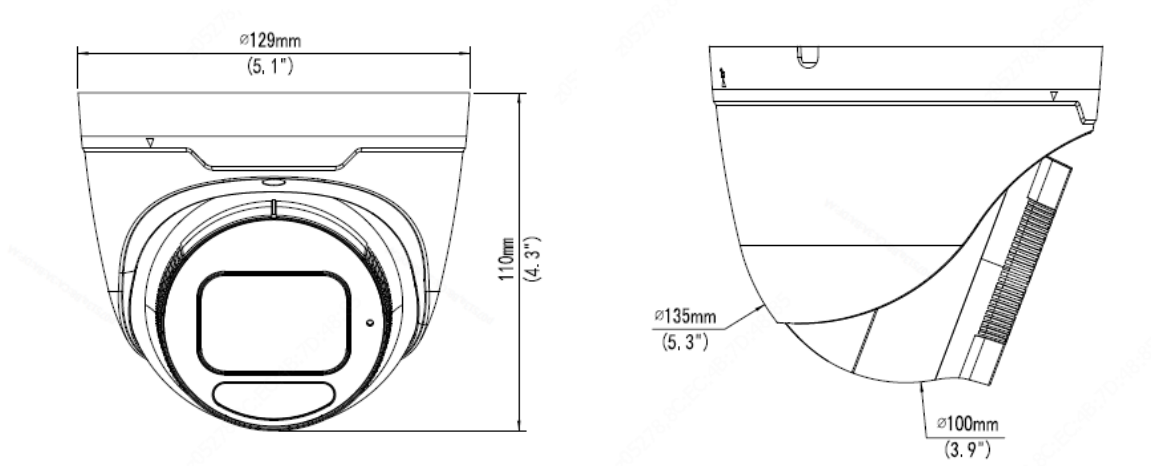

Power Interface	Ø 5.5mm coaxial power plug
Dimensions (Ø x H)	Φ129 x 110mm (Φ5.1" x 4.3")
Weight	0.69kg (1.52lb)
Material	Metal
Operating Conditions	-30°C ~ 60°C (-22°F ~ 140°F), Humidity: ≤95% RH (non-condensing)
Storage Environment	-30°C ~ 60°C (-22°F ~ 140°F), Humidity: ≤95% RH (non-condensing)
Surge Protection	4KV
Reset Button	Supported
Protection	Ingression protection: IP67 Vandal resistant: IK10

Dimensions

Accessories