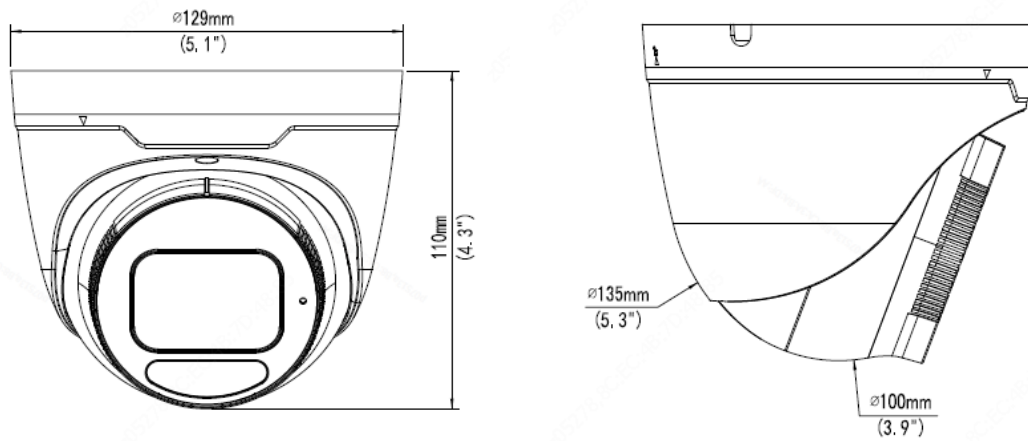

Power Interface	Ø 5.5mm coaxial power plug
Dimensions (Ø x H)	Φ129 x 110mm (Φ5.1" x 4.3")
Weight	0.69kg (1.52lb)
Material	Metal
Operating Conditions	-30°C ~ 60°C (-22°F ~ 140°F), Humidity: ≤95% RH (non-condensing)
Storage Environment	-30°C ~ 60°C (-22°F ~ 140°F), Humidity: ≤95% RH (non-condensing)
Surge Protection	4KV
Reset Button	Supported
Protection	Ingression protection: IP67 Vandal resistant: IK10

Dimensions

Accessories

TR-UP06-IN