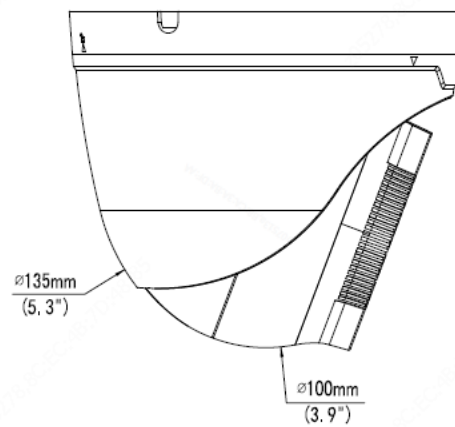

Safety	CE LVD (EN 62368-1:2014+A11:2017) CB (IEC 62368-1:2014) UL (UL 62368-1, 2nd Ed., Issue Date: 2014-12-01)
Environment	CE-RoHS (2011/65/EU;(EU)2015/863); WEEE (2012/19/EU); Reach (Regulation (EC) No 1907/2006)
Protection	IP67 (IEC 60529:1989+AMD1:1999+AMD2:2013) IK10 (IEC 62262:2002)
General	
Power	DC 12V±25%, PoE (IEEE 802.3af)
	Power consumption: Max 10.0W
Power Interface	Ø 5.5mm coaxial power plug
Dimensions (Ø x H)	Φ129 x 110mm (Φ5.1" x 4.3")
Weight	0.66kg (1.45lb)
Material	Metal
Operating Conditions	-30°C ~ 60°C (-22°F ~ 140°F), Humidity: ≤95% RH (non-condensing)
Storage Environment	-30°C ~ 60°C (-22°F ~ 140°F), Humidity: ≤95% RH (non-condensing)
Surge Protection	6KV
Reset Button	Supported

Dimensions

Accessories

TR-JB03-H-IN

Junction Box

TR-JB07/WM03-F-IN

Wall Mount

TR-WM03-B-IN

Wall Mount

TR-UP06-IN

Pole Mount