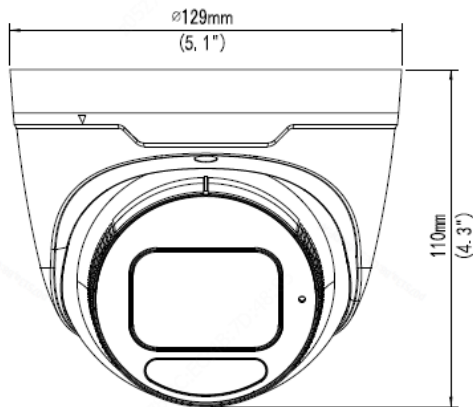

Safety	CE LVD (EN 62368-1:2014+A11:2017) CB (IEC 62368-1:2014) UL (UL 62368-1, 2nd Ed., Issue Date: 2014-12-01)
Environment	CE-RoHS (2011/65/EU;(EU)2015/863); WEEE (2012/19/EU); Reach (Regulation (EC) No 1907/2006)
Protection	IP67 (IEC 60529:1989+AMD1:1999+AMD2:2013) IK10 (IEC 62262:2002)
General	
Power	DC 12V±25%, PoE (IEEE 802.3af)
	Power consumption: Max 10.0W
Power Interface	Ø 5.5mm coaxial power plug
Dimensions (Ø x H)	Φ129 x 110mm (Φ5.1" x 4.3")
Weight	0.66kg (1.45lb)
Material	Metal
Operating Conditions	-30°C ~ 60°C (-22°F ~ 140°F), Humidity: ≤95% RH (non-condensing)
Storage Environment	-30°C ~ 60°C (-22°F ~ 140°F), Humidity: ≤95% RH (non-condensing)
Surge Protection	6KV
Reset Button	Supported

Dimensions

Accessories

TR-JB03-H-IN

Junction Box

TR-JB07/WM03-F-IN

Wall Mount

TR-WM03-B-IN

Wall Mount

TR-UP06-IN

Pole Mount