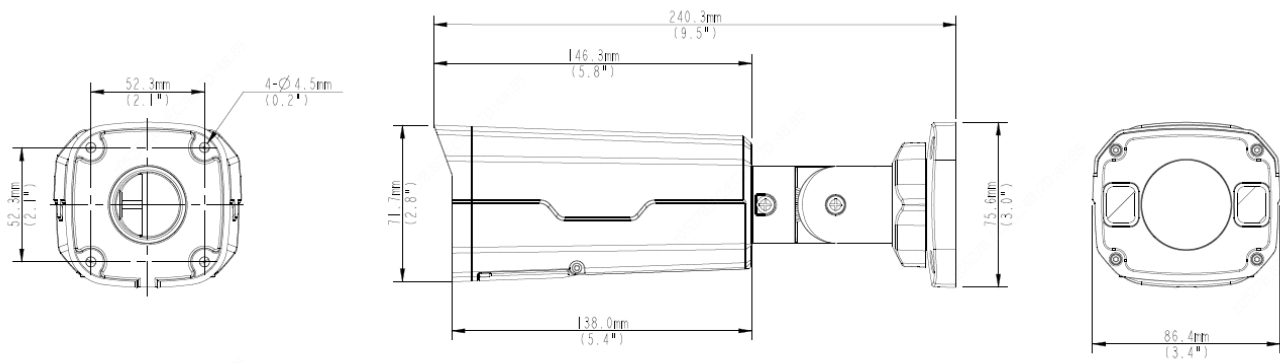

Accessories

TR-JB06-A-IN

TR-UP06-B-IN

TR-A01-IN

Junction Mount	Pole Mount
TR-JB07-D-IN(TR-JB06-A-IN)+ TR-UP06-C-IN	TR-UP06-B-IN