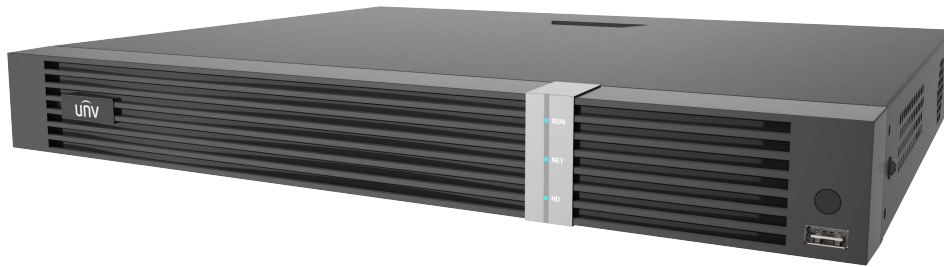

# UN-XVR302-16Q-IF

## Key Features

- Support TVI, AHD, CVI, CVBS, IP cameras with adaptive access
- Support audio over coaxial cable
- 16-channel BNC input
- Up to 8MP resolution for recording
- Support 1-ch HDMI output at up to 4K, 1-ch VGA output at up to 1920\*1080
- Long transmission distance over coaxial cable
- Support 1-ch face recognition with analog camera or third-part IPC
- Support 4-ch face recognition with UNV face capture IPC
- Up to 16 face libraries, total capacity of 100000 face images

## Specifications

Model	UN-XVR302-16Q-IF
Video/Audio Input	
Analog Video Input	16-ch, BNC
IP Video Input	8-ch (only IP up to 24ch), each channel up to 4K
Supported Analog Camera Types	<p><b>Support AHD input:</b>            8MP@15fps(channel1-channel4)            5MP@20fps            4MP@30fps            3MP@30fps (channel1-channel4)            1080P@30fps            720P@60fps</p> <p><b>Support TVI input:</b>            8MP@15fps(channel1-channel4)            5MP@20fps            4MP@30fps            3MP@20fps (channel1-channel4)            1080P@30fps            720P@60fps</p> <p><b>Support CVI input:</b></p>