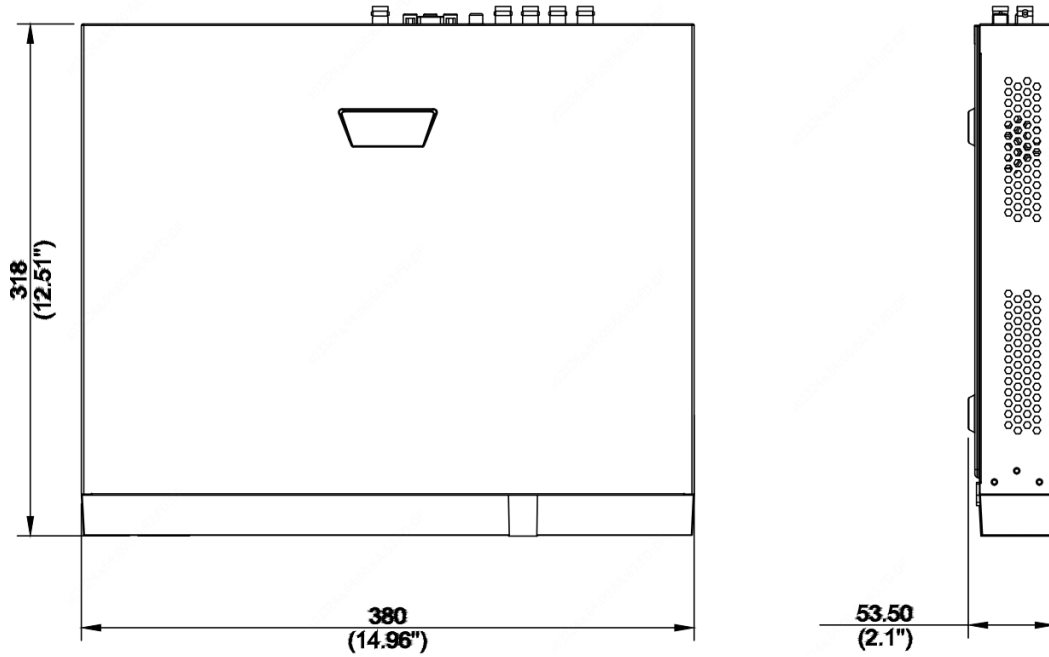

	8MP@15fps(channel1-channel4) 5MP@20fps 4MP@30fps 1080P@30fps 720P@60fps <b>Support CVBS input</b>
Audio Input	1-ch, RCA
Two-way Audio	1-ch, RCA
<b>Network</b>	
Incoming Bandwidth	72 Mbps
Outgoing Bandwidth	80 Mbps
Remote Users	128
Protocols	TCP/IP, P2P, UPnP, NTP, DHCP, PPPoE
<b>Video/Audio Output</b>	
CVBS Output	1-ch, BNC
VGA Output	1920x1080p/60Hz, 1920x1080p/50Hz, 1600x1200/60Hz, 1280x1024/60Hz, 1280x720/60Hz, 1024x768/60Hz
HDMI Output	4K(3840X2160)/30Hz,1920x1080p/60Hz, 1920x1080p/50Hz, 1600x1200/60Hz, 1280x1024/60Hz, 1280x720/60Hz,1024x768/60Hz
Audio Output	1-ch, RCA
Synchronous Playback	16-ch
<b>Encoding</b>	
Recording Frame Rate	Main stream: 8MP Lite@8fps(channel1-channel4) 5MP Lite@12fps 4MP Lite@15fps 3MP@15fps(channel1-channel4) 2MP@15fps 720P@30fps Sub stream: D1@30fps (Max)
Recording Resolution	8MP Lite/5MP Lite/4MP Lite /3MP/1080P/960P/720P/960H/4CIF/CIF
<b>Hard Disk</b>	
SATA	2 SATA interfaces
Capacity	up to 6TB for each HDD
<b>External Interface</b>	
Network Interface	1-RJ45 10M/100M/1000M self-adaptive Ethernet Interface
USB Interface	Rear panel: 1 x USB3.0, Front panel: 1xUSB2.0
Serial Interface	1 x RS485
Alarm In	4
Alarm Out	1
<b>General</b>	
Power Supply	12V DC Power Consumption: ≤ 12 W (without HDD)
Working Environment	-10°C~+ 55°C (+14°F~+131°F), Humidity ≤ 90% RH (non-condensing)
Dimensions(W×D×H)	380mm ×318mm× 53.5mm (14.96" × 12.51"×2.1")

## Dimensions