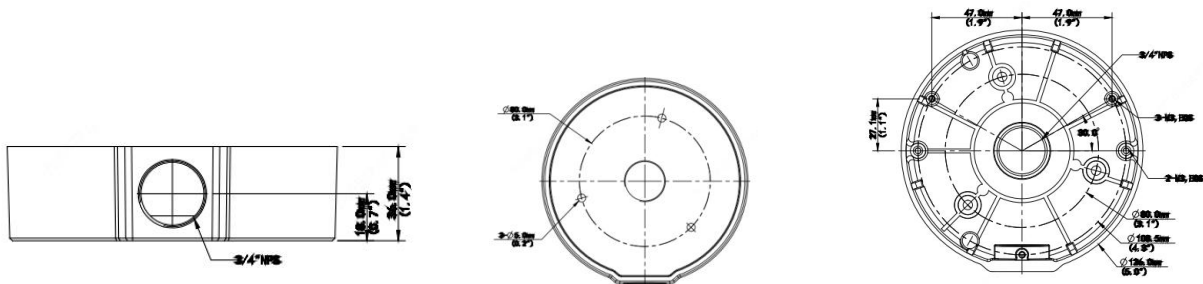

Dimension

Zhejiang Uniview Technologies Co.,Ltd.

South Tower, Building 10, Wanlun Science Park, 88 Jiangling Road, Hangzhou, P.R.China 310051

Email: overseasbusiness@uniview.com; globalsupport@uniview.com

<http://www.uniview.com>

©2015 Zhejiang Uniview Technologies Co.,Ltd. All rights reserved.

*Product specifications and availability are subject to change without notice.