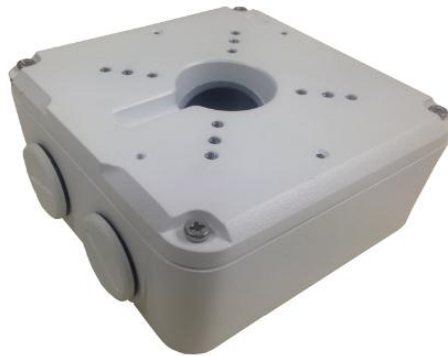

TR-JB07-B-IN 7-inch Junction Box

Specifications

Model	TR-JB07-B-IN
Application	Outdoor or indoor cable junction box for IPC2XX and IPC74X series(Extra back outlet)
Dimensions	126mmx125mmx55mm (5.0" x4.9" x2.2")
Weight	0.72kg(1.6lb)
Material	Aluminium alloy