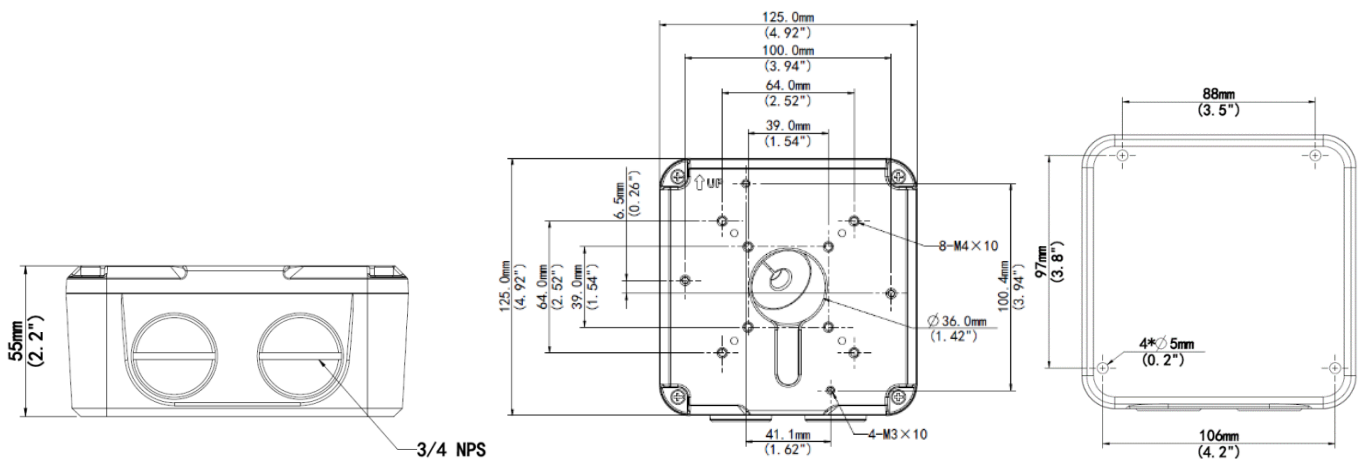

TR-JB07-B-IN 7-inch Junction Box

Specifications

Model	TR-JB07-B-IN
Application	Outdoor or indoor cable junction box for IPC2XX and IPC74X series(Extra back outlet)
Dimensions	126mmx125mmx55mm (5.0" x4.9" x2.2")
Weight	0.72kg(1.6lb)
Material	Aluminium alloy

Dimensions

Zhejiang Uniview Technologies Co.,Ltd.

South Tower, Building 10, Wanlun Science Park, 88 Jiangling Road, Hangzhou, P.R.China 310051

Email: overseasbusiness@uniview.com; globalsupport@uniview.com